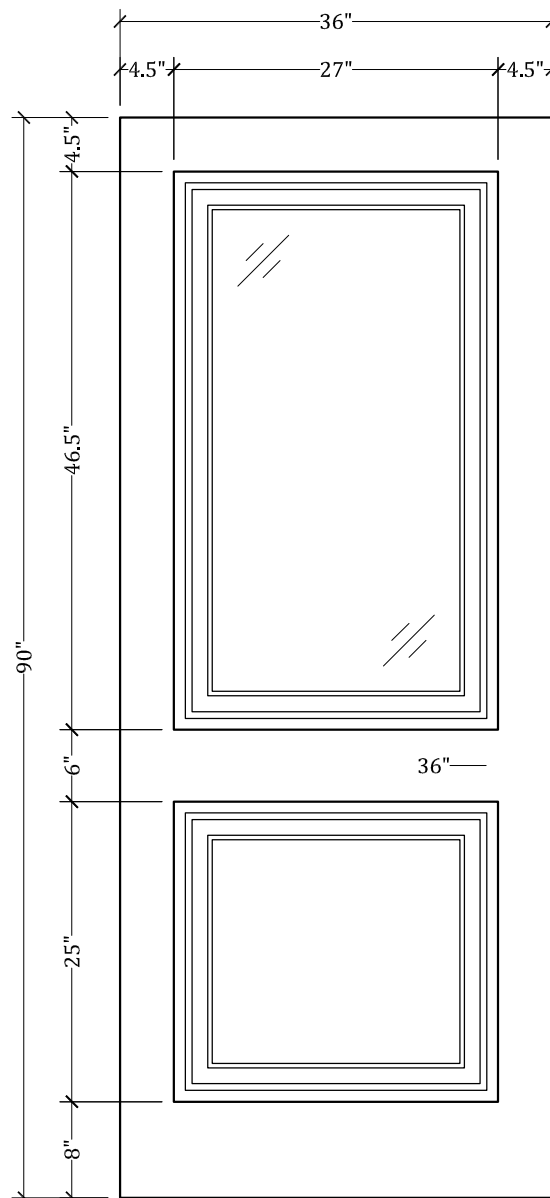

UPSTATE DOOR

FINE DOOR SOLUTIONS... ONE SOURCE

Layout 2055 Full Glass Over One
Panel Miracle Door

*Our Distinctive Solutions Line is Fully Custom and Made to Order
to Your Exact Specifications.*

*Distinctive Exterior Standard Stiles/Top Rail Are 5-1/2", But Can Be
Altered.*

Exact Specifications May be limited Due to Design Requirements.

For more assistance, please contact one of our customer service representatives
1-800-570-8283

sales@upstatedoor.com

www.upstatedoor.com