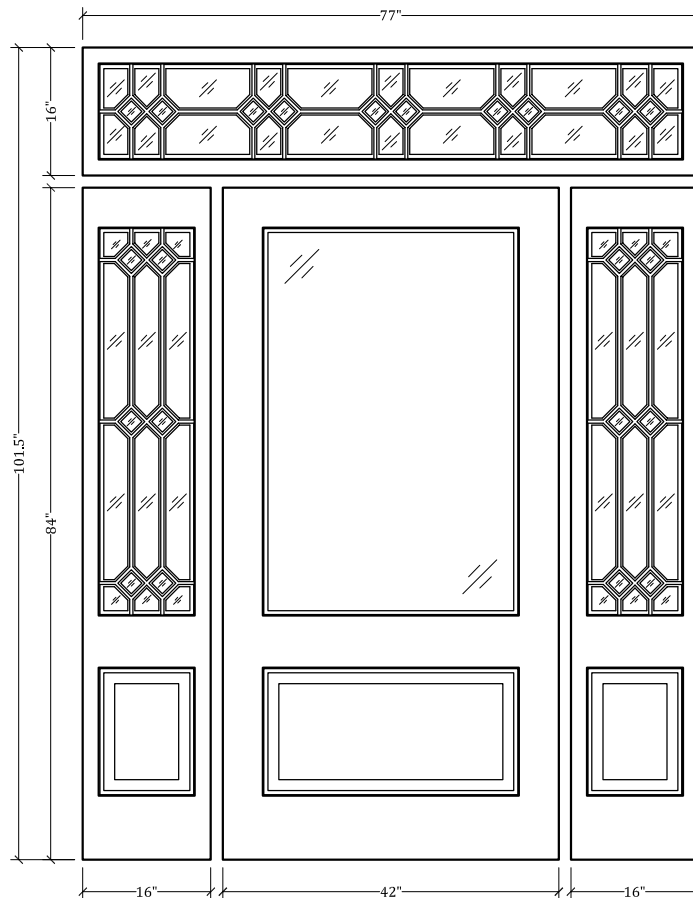

UPSTATE DOOR

FINE DOOR SOLUTIONS... ONE SOURCE

Multi-Unit Layout 1004

*Our Distinctive Solutions Line is Fully Custom and Made to Order
to Your Exact Specifications.*

*Distinctive Exterior Standard Stiles/Top Rail Are 5-1/2", But Can Be
Altered.*

Exact Specifications May be limited Due to Design Requirements.

For more assistance, please contact one of our customer service representatives
1-800-570-8283

sales@upstatedoor.com

www.upstatedoor.com