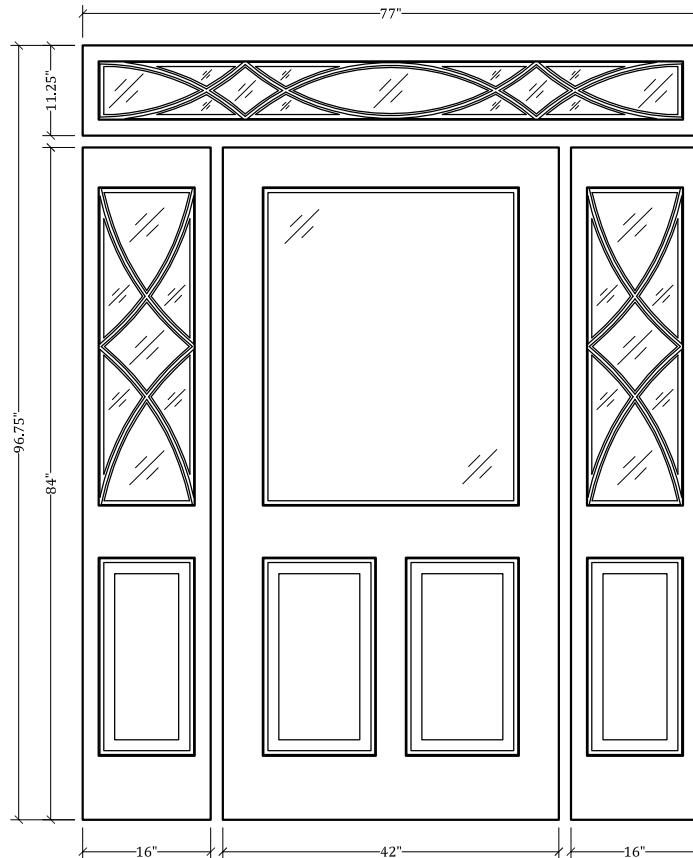

UPSTATE DOOR®

FINE DOOR SOLUTIONS... ONE SOURCE

Multi-Unit Layout 1005

*Our Distinctive Solutions Line is Fully Custom and Made to Order
to Your Exact Specifications.*

*Distinctive Exterior Standard Stiles/Top Rail Are 5-1/2", But Can Be
Altered.*

Exact Specifications May be limited Due to Design Requirements.

For more assistance, please contact one of our customer service representatives
1-800-570-8283

sales@upstatedoor.com

www.upstatedoor.com