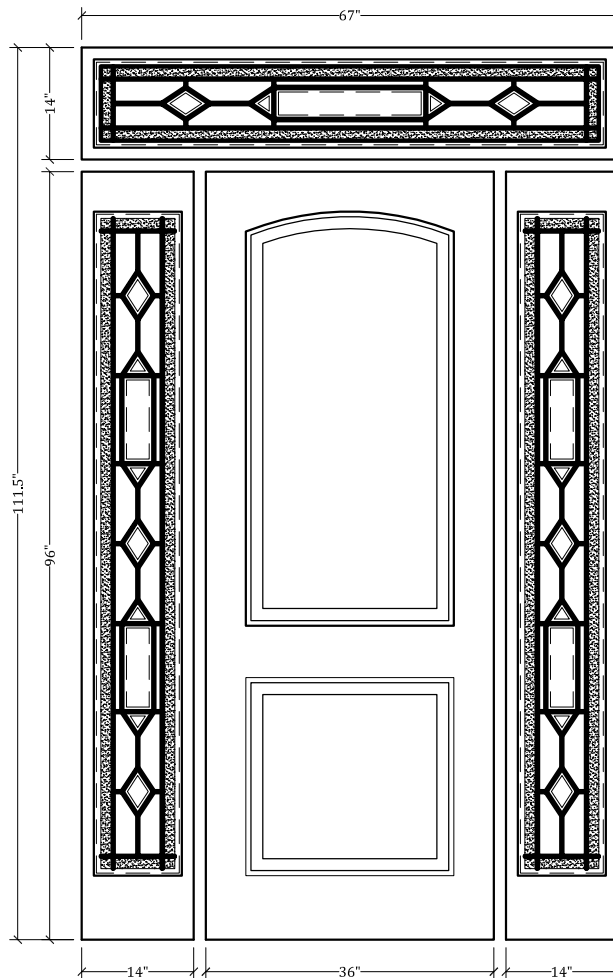

UPSTATE DOOR®

FINE DOOR SOLUTIONS... ONE SOURCE

Multi-Unit Layout 1008

*Our Distinctive Solutions Line is Fully Custom and Made to Order
to Your Exact Specifications.*

*Distinctive Exterior Standard Stiles/Top Rail Are 5-1/2", But Can Be
Altered.*

Exact Specifications May be limited Due to Design Requirements.

For more assistance, please contact one of our customer service representatives
1-800-570-8283

sales@upstatedoor.com

www.upstatedoor.com