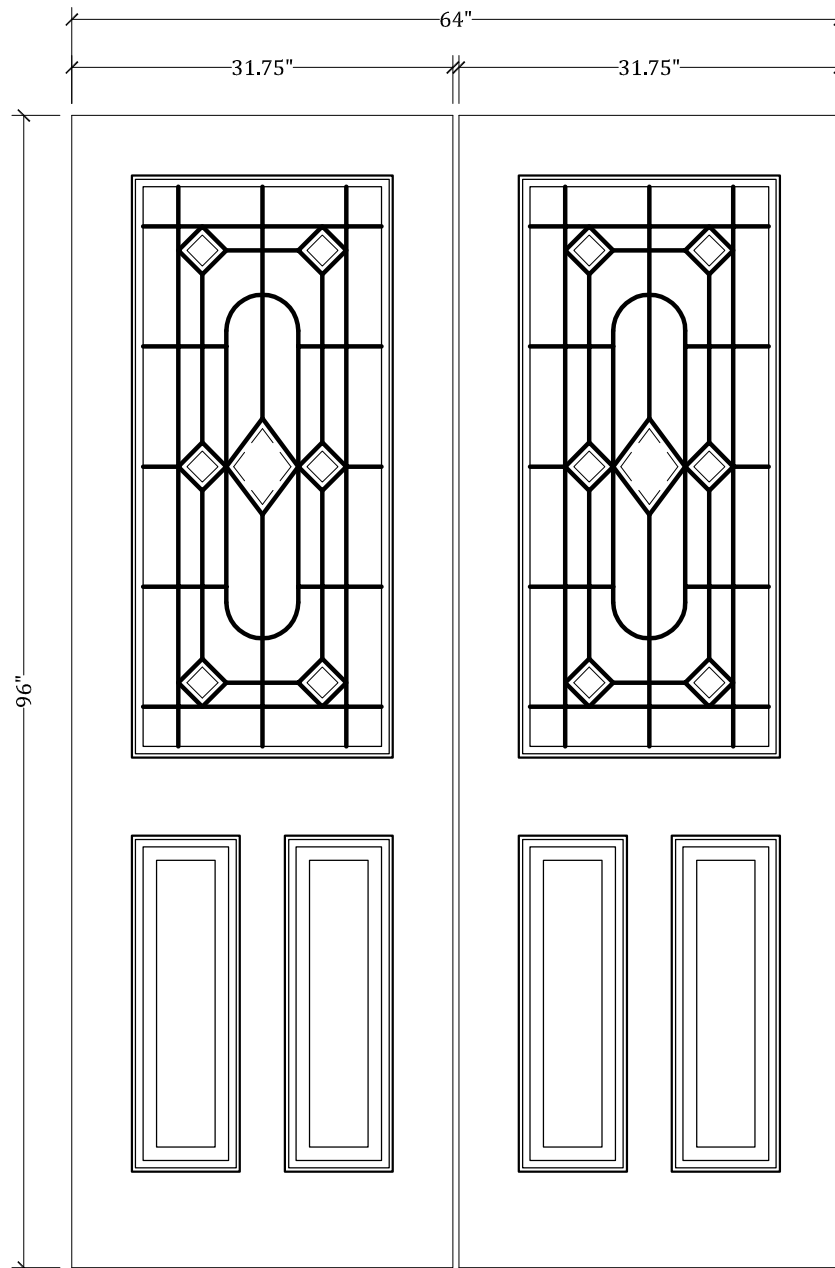

UPSTATE DOOR®

FINE DOOR SOLUTIONS... ONE SOURCE

Multi-Unit Layout 1010

*Our Distinctive Solutions Line is Fully Custom and Made to Order
to Your Exact Specifications.*

*Distinctive Exterior Standard Stiles/Top Rail Are 5-1/2", But Can Be
Altered.*

Exact Specifications May be limited Due to Design Requirements.

For more assistance, please contact one of our customer service representatives
1-800-570-8283

sales@upstatedoor.com

www.upstatedoor.com