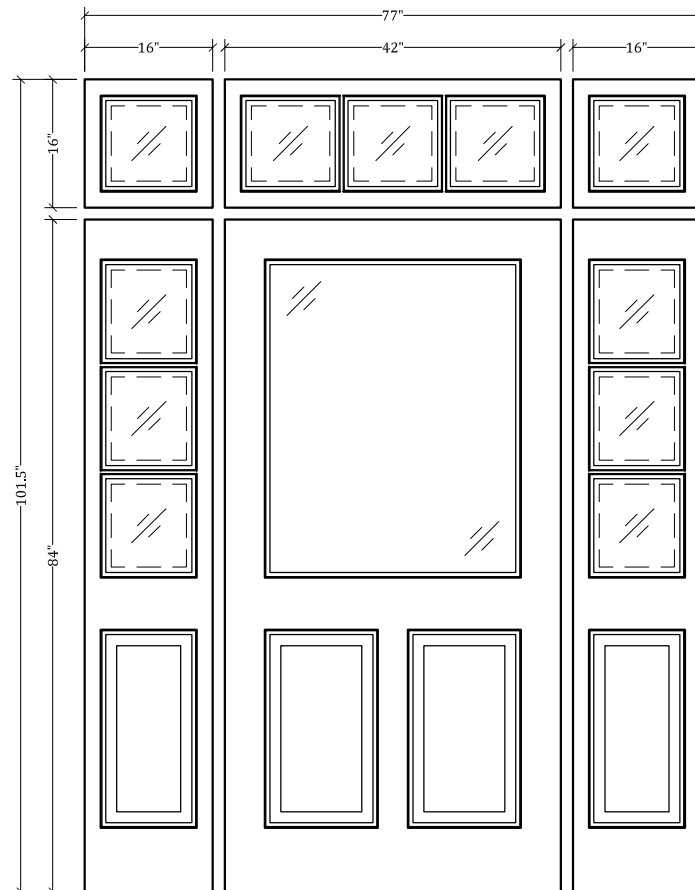

UPSTATE DOOR

FINE DOOR SOLUTIONS... ONE SOURCE

Multi-Unit Layout 1020

*Our Distinctive Solutions Line is Fully Custom and Made to Order
to Your Exact Specifications.*

*Distinctive Exterior Standard Stiles/Top Rail Are 5-1/2", But Can Be
Altered.*

Exact Specifications May be limited Due to Design Requirements.

For more assistance, please contact one of our customer service representatives
1-800-570-8283

sales@upstatedoor.com

www.upstatedoor.com