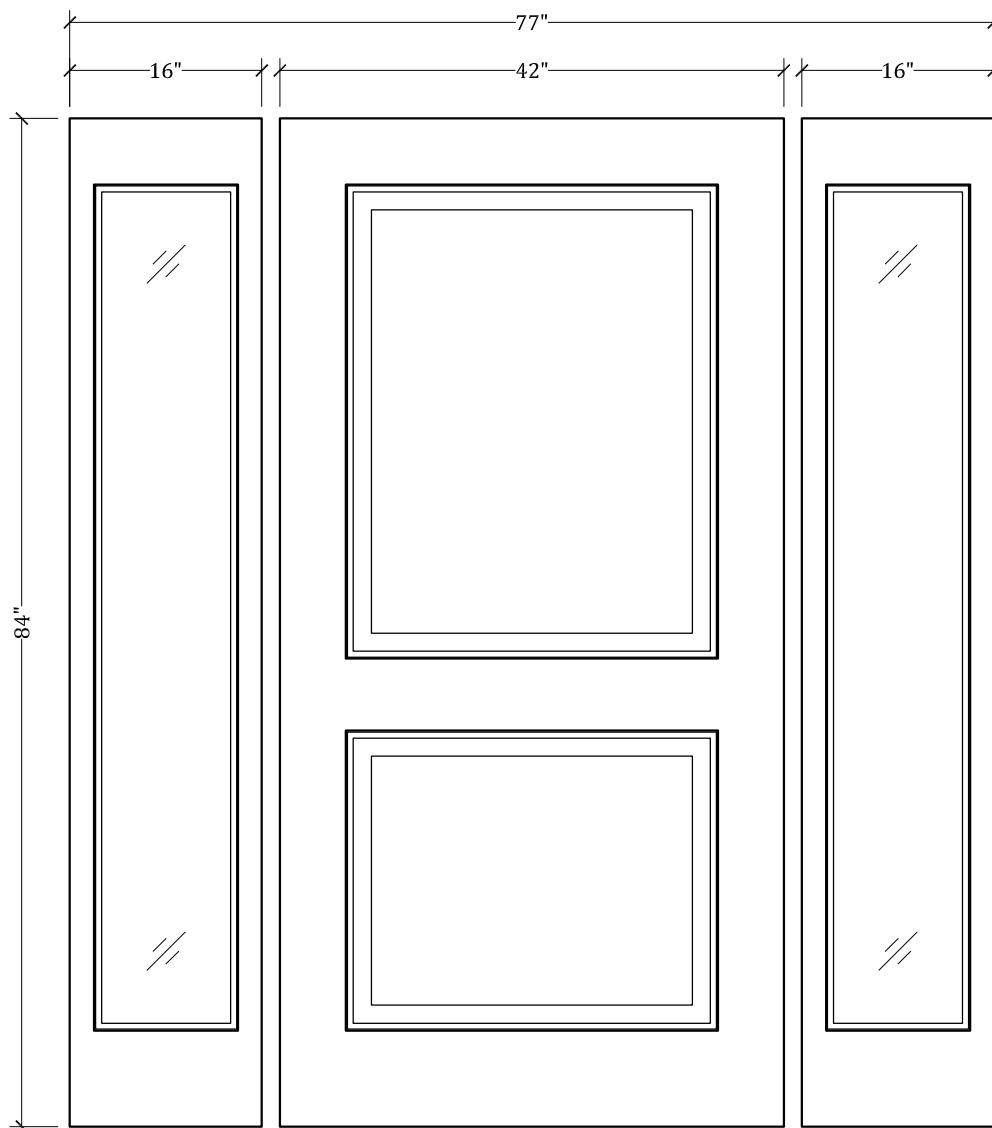

UPSTATE DOOR

FINE DOOR SOLUTIONS... ONE SOURCE

Multi-Unit Layout 1021

*Our Distinctive Solutions Line is Fully Custom and Made to Order
to Your Exact Specifications.*

*Distinctive Exterior Standard Stiles/Top Rail Are 5-1/2", But Can Be
Altered.*

Exact Specifications May be limited Due to Design Requirements.

For more assistance, please contact one of our customer service representatives

1-800-570-8283

sales@upstatedoor.com

www.upstatedoor.com