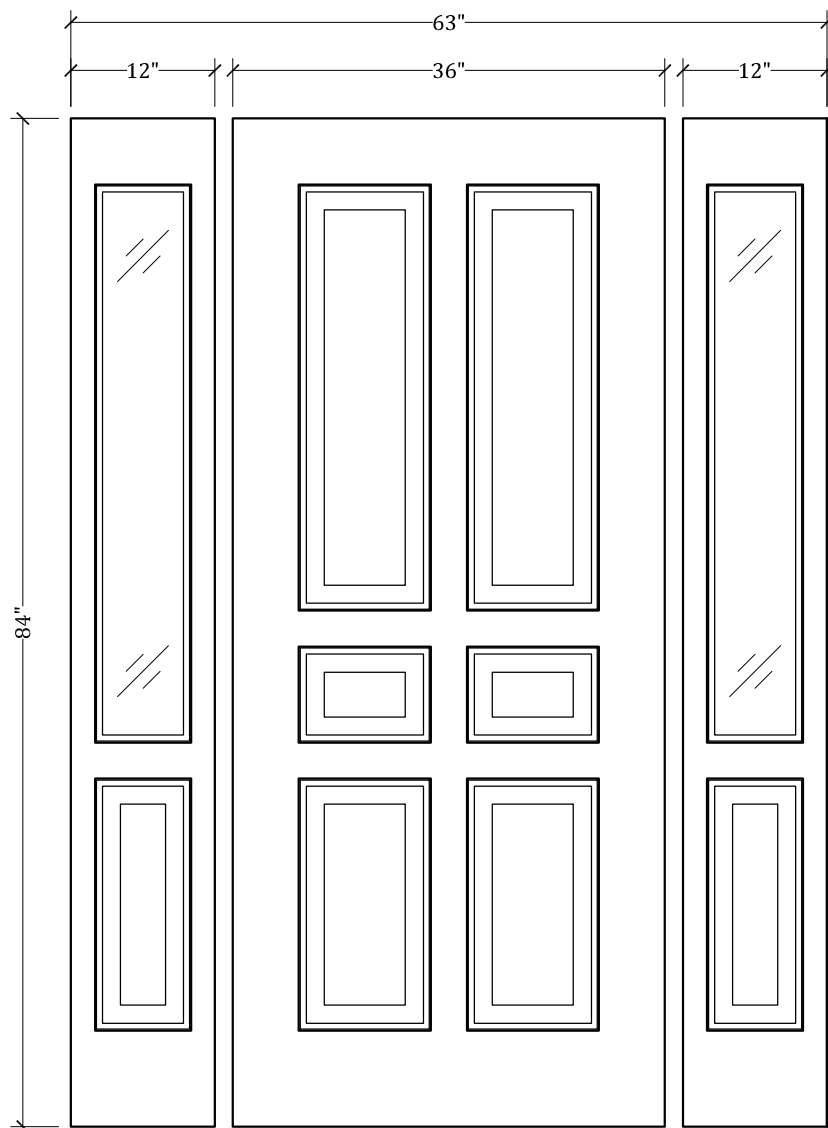

UPSTATE DOOR®

FINE DOOR SOLUTIONS... ONE SOURCE

Multi-Unit Layout 1028

*Our Distinctive Solutions Line is Fully Custom and Made to Order
to Your Exact Specifications.*

*Distinctive Exterior Standard Stiles/Top Rail Are 5-1/2", But Can Be
Altered.*

Exact Specifications May be limited Due to Design Requirements.

For more assistance, please contact one of our customer service representatives

1-800-570-8283

sales@upstatedoor.com

www.upstatedoor.com