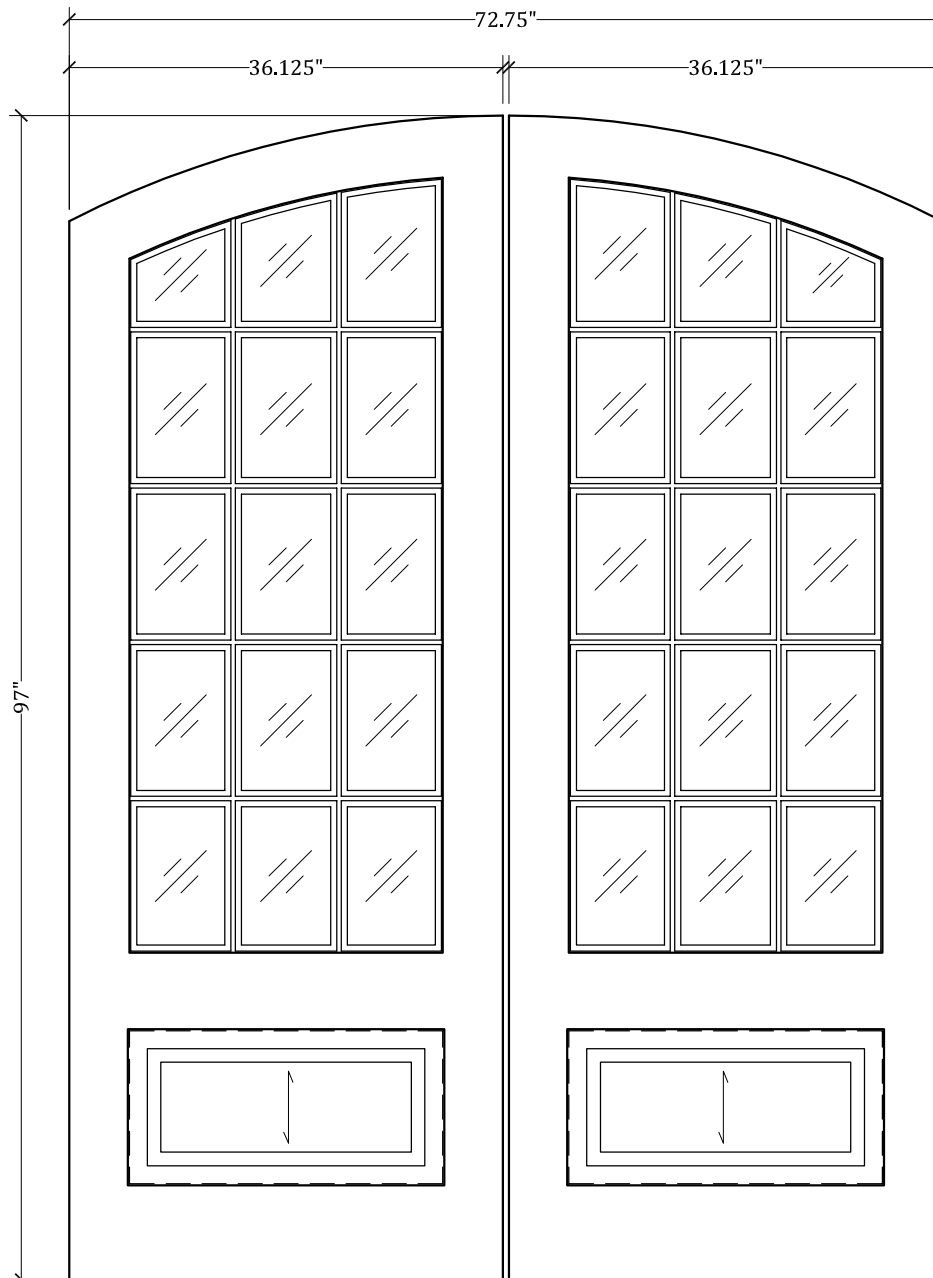

UPSTATE DOOR®

FINE DOOR SOLUTIONS... ONE SOURCE

Multi-Unit Layout 1038

*Our Distinctive Solutions Line is Fully Custom and Made to Order
to Your Exact Specifications.*

*Distinctive Exterior Standard Stiles/Top Rail Are 5-1/2", But Can Be
Altered.*

Exact Specifications May be limited Due to Design Requirements.

For more assistance, please contact one of our customer service representatives
1-800-570-8283

sales@upstatedoor.com

www.upstatedoor.com