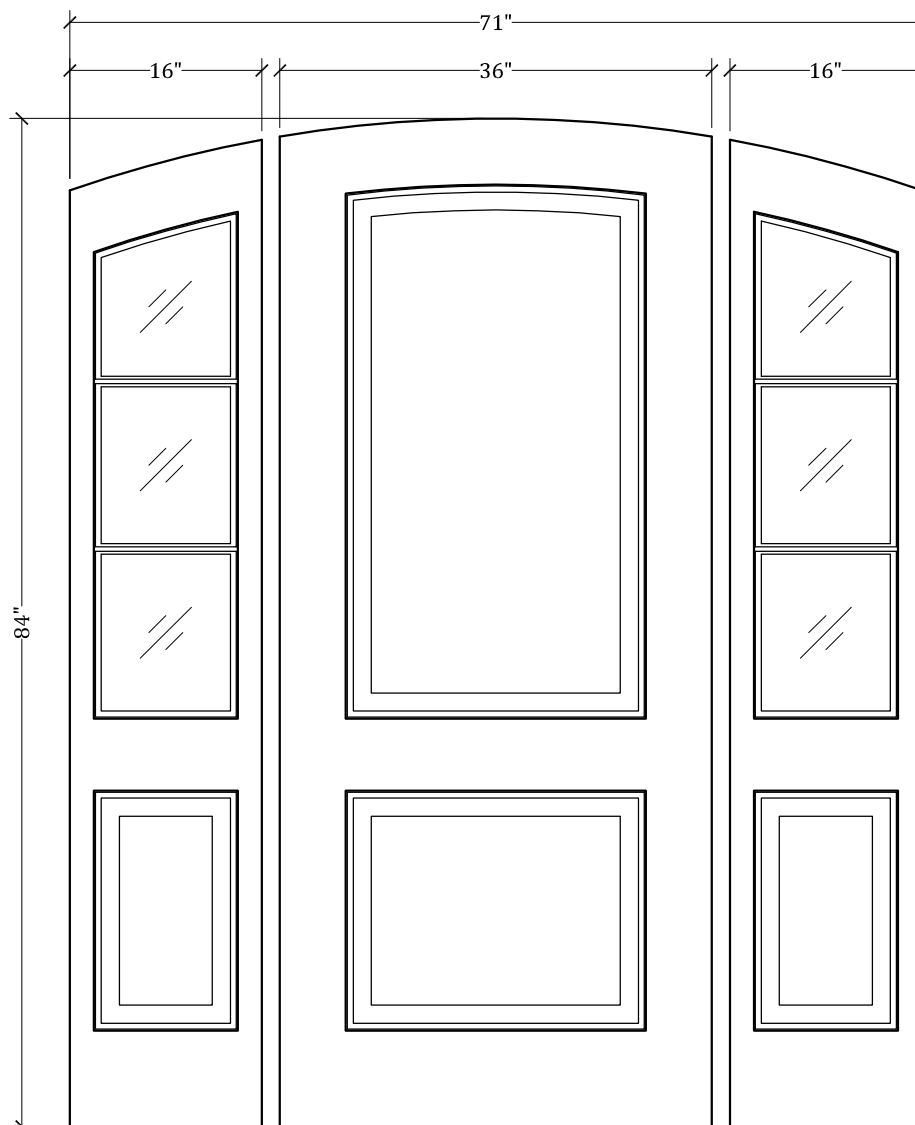

UPSTATE DOOR®

FINE DOOR SOLUTIONS... ONE SOURCE

Multi-Unit Layout 1040

*Our Distinctive Solutions Line is Fully Custom and Made to Order
to Your Exact Specifications.*

*Distinctive Exterior Standard Stiles/Top Rail Are 5-1/2", But Can Be
Altered.*

Exact Specifications May be limited Due to Design Requirements.

For more assistance, please contact one of our customer service representatives

1-800-570-8283

sales@upstatedoor.com

www.upstatedoor.com