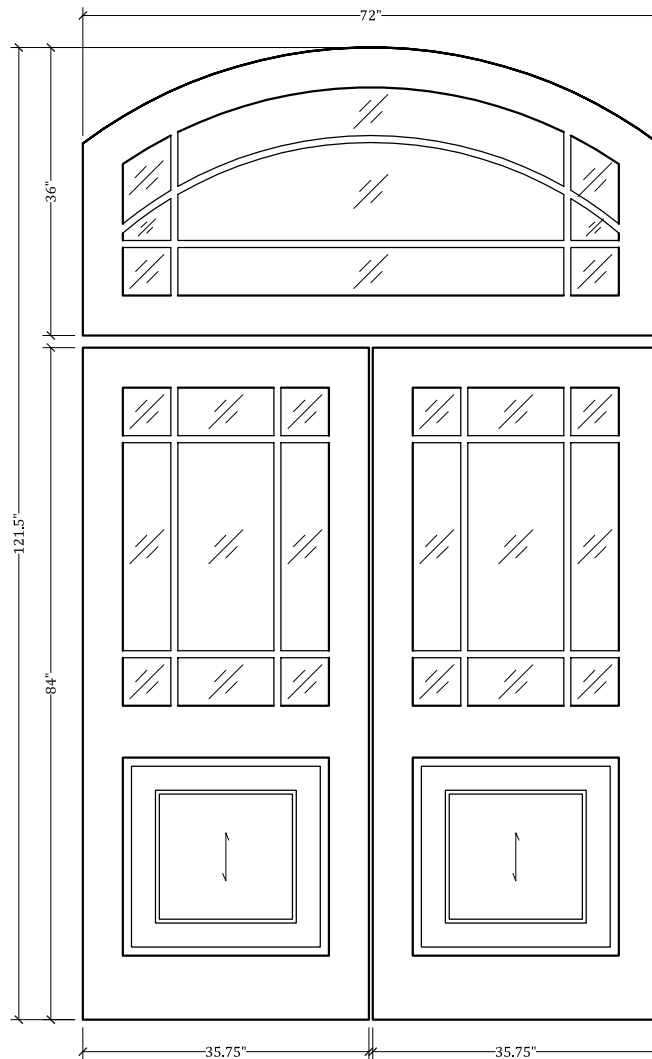

UPSTATE DOOR®

FINE DOOR SOLUTIONS... ONE SOURCE

Multi-Unit Layout 1042

*Our Distinctive Solutions Line is Fully Custom and Made to Order
to Your Exact Specifications.*

*Distinctive Exterior Standard Stiles/Top Rail Are 5-1/2", But Can Be
Altered.*

Exact Specifications May be limited Due to Design Requirements.

For more assistance, please contact one of our customer service representatives
1-800-570-8283

sales@upstatedoor.com

www.upstatedoor.com