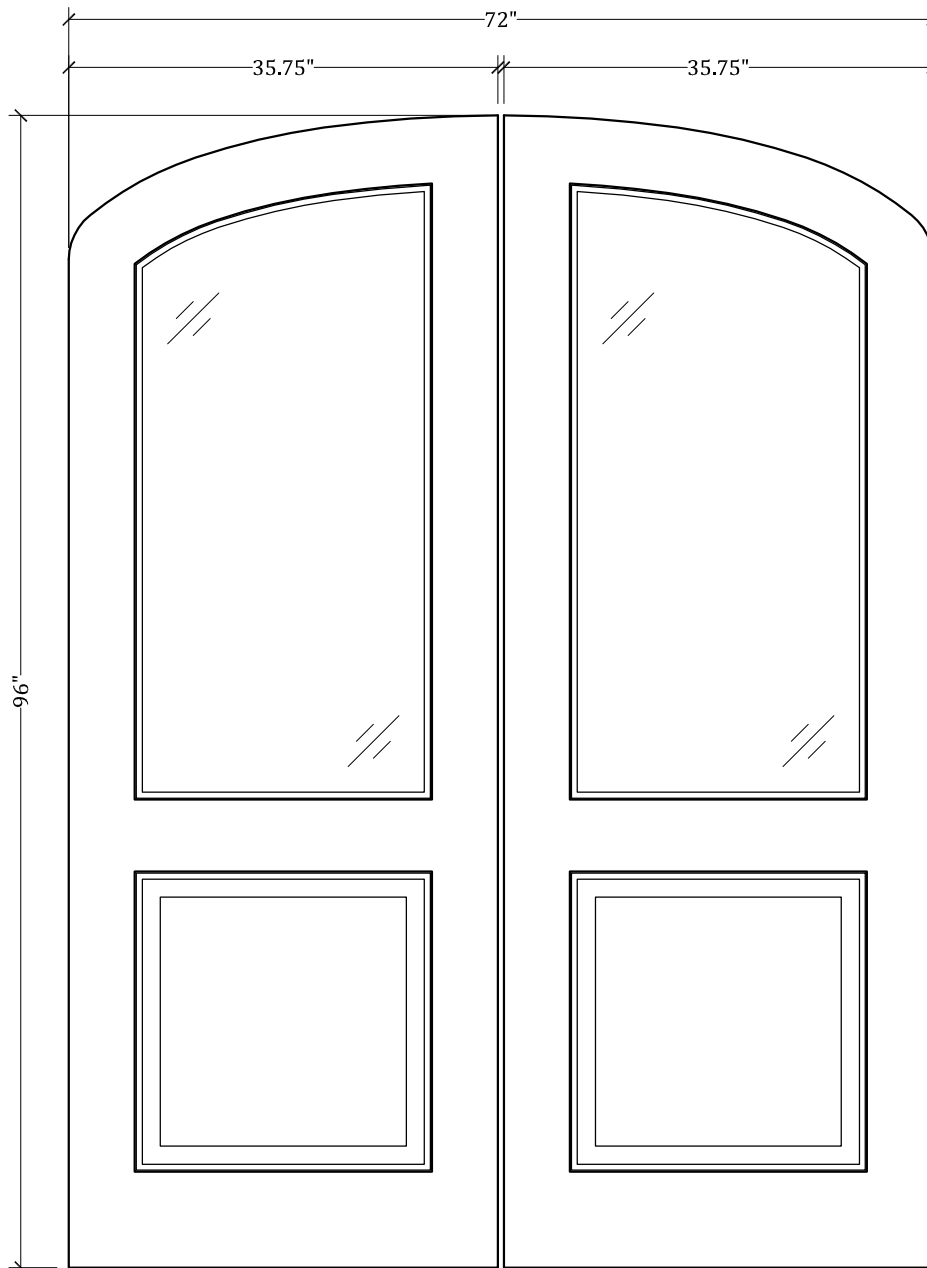

UPSTATE DOOR®

FINE DOOR SOLUTIONS... ONE SOURCE

Multi-Unit Layout 1044

*Our Distinctive Solutions Line is Fully Custom and Made to Order
to Your Exact Specifications.*

*Distinctive Exterior Standard Stiles/Top Rail Are 5-1/2", But Can Be
Altered.*

Exact Specifications May be limited Due to Design Requirements.

1-800-570-8283

sales@upstatedoor.com

www.upstatedoor.com