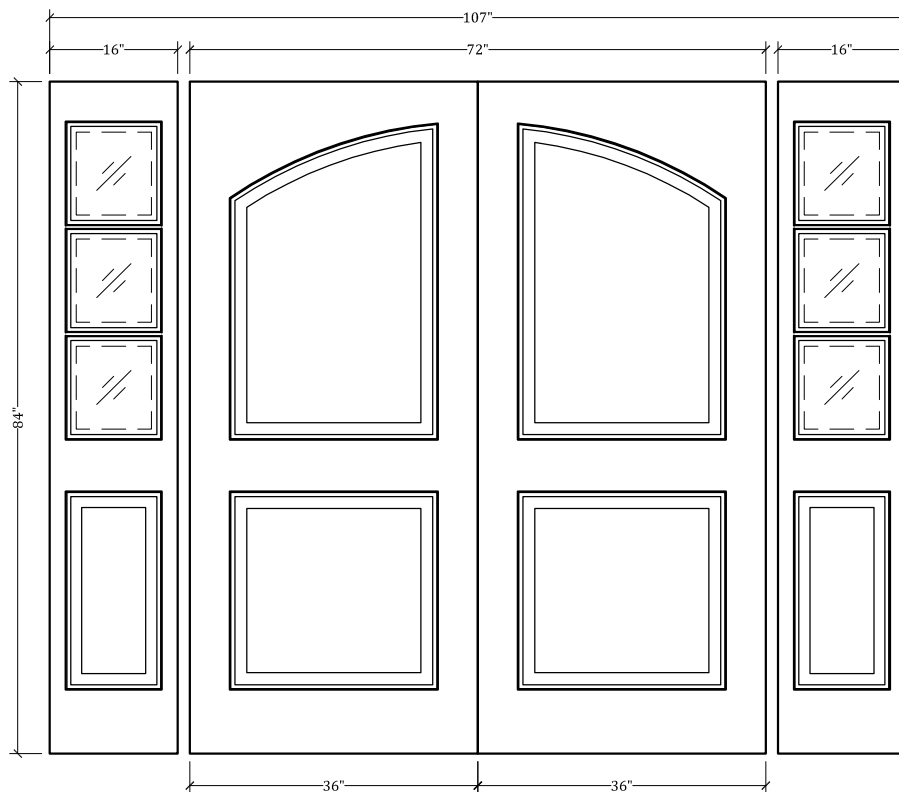

UPSTATE DOOR

FINE DOOR SOLUTIONS... ONE SOURCE

Multi-Unit Layout 1046

*Our Distinctive Solutions Line is Fully Custom and Made to Order
to Your Exact Specifications.*

*Distinctive Exterior Standard Stiles/Top Rail Are 5-1/2", But Can Be
Altered.*

Exact Specifications May be limited Due to Design Requirements.

For more assistance, please contact one of our customer service representatives
1-800-570-8283

sales@upstatedoor.com

www.upstatedoor.com