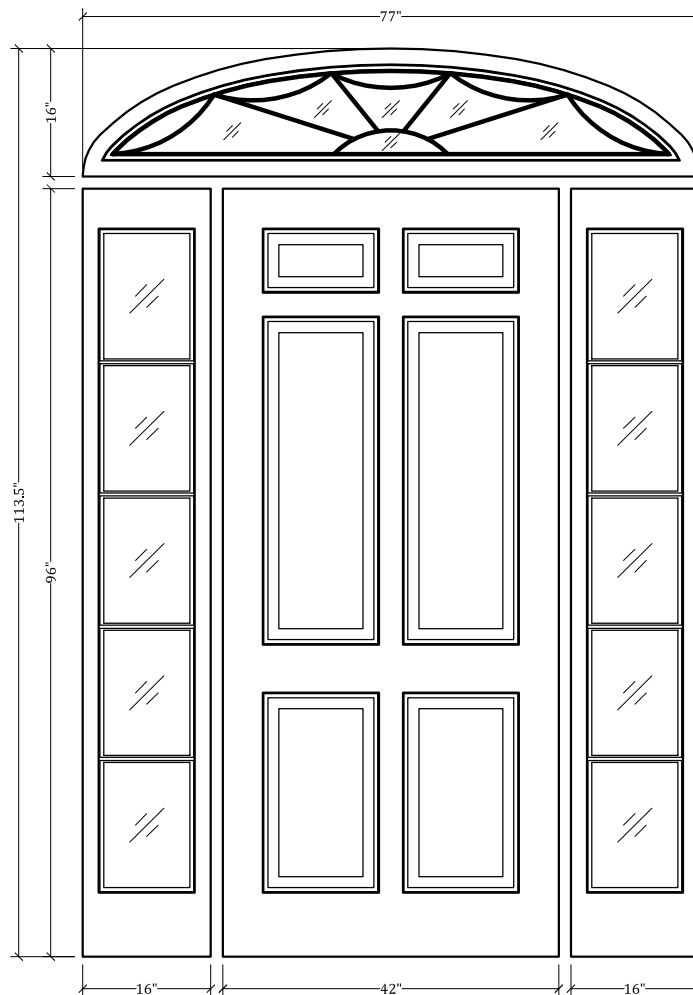

UPSTATE DOOR®

FINE DOOR SOLUTIONS... ONE SOURCE

Multi-Unit Layout 1050

*Our Distinctive Solutions Line is Fully Custom and Made to Order
to Your Exact Specifications.*

*Distinctive Exterior Standard Stiles/Top Rail Are 5-1/2", But Can Be
Altered.*

Exact Specifications May be limited Due to Design Requirements.

For more assistance, please contact one of our customer service representatives
1-800-570-8283

sales@upstatedoor.com

www.upstatedoor.com