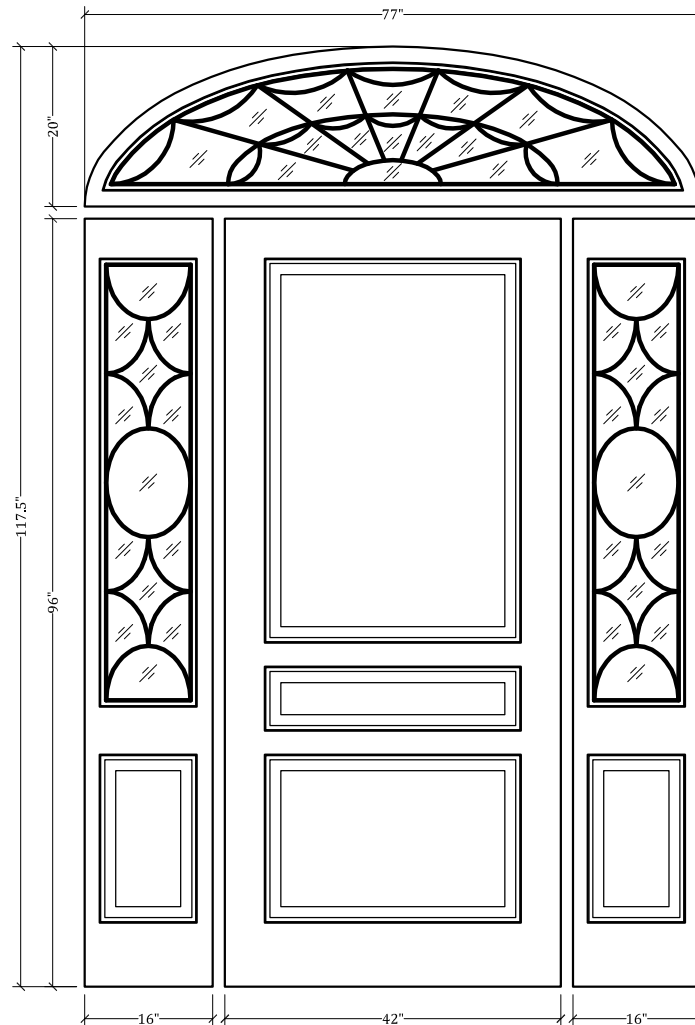

UPSTATE DOOR®

FINE DOOR SOLUTIONS... ONE SOURCE

Multi-Unit Layout 1052

*Our Distinctive Solutions Line is Fully Custom and Made to Order
to Your Exact Specifications.*

*Distinctive Exterior Standard Stiles/Top Rail Are 5-1/2", But Can Be
Altered.*

Exact Specifications May be limited Due to Design Requirements.

For more assistance, please contact one of our customer service representatives
1-800-570-8283

sales@upstatedoor.com

www.upstatedoor.com