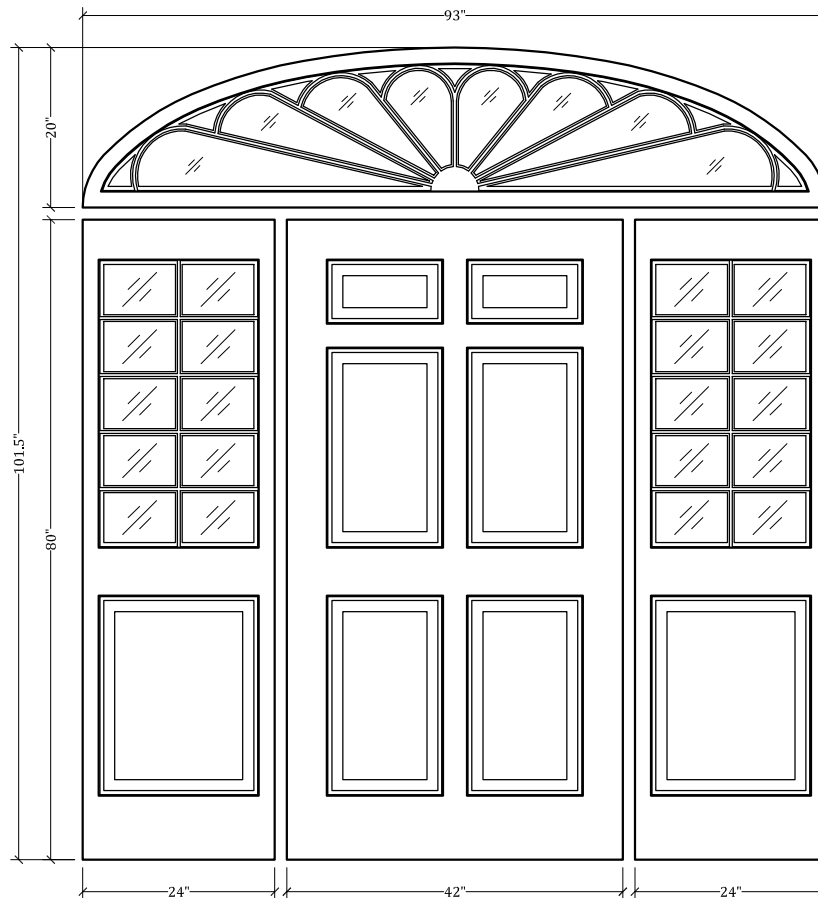

UPSTATE DOOR®

FINE DOOR SOLUTIONS... ONE SOURCE

Multi-Unit Layout 1054

*Our Distinctive Solutions Line is Fully Custom and Made to Order
to Your Exact Specifications.*

*Distinctive Exterior Standard Stiles/Top Rail Are 5-1/2", But Can Be
Altered.*

Exact Specifications May be limited Due to Design Requirements.

For more assistance, please contact one of our customer service representatives
1-800-570-8283

sales@upstatedoor.com

www.upstatedoor.com