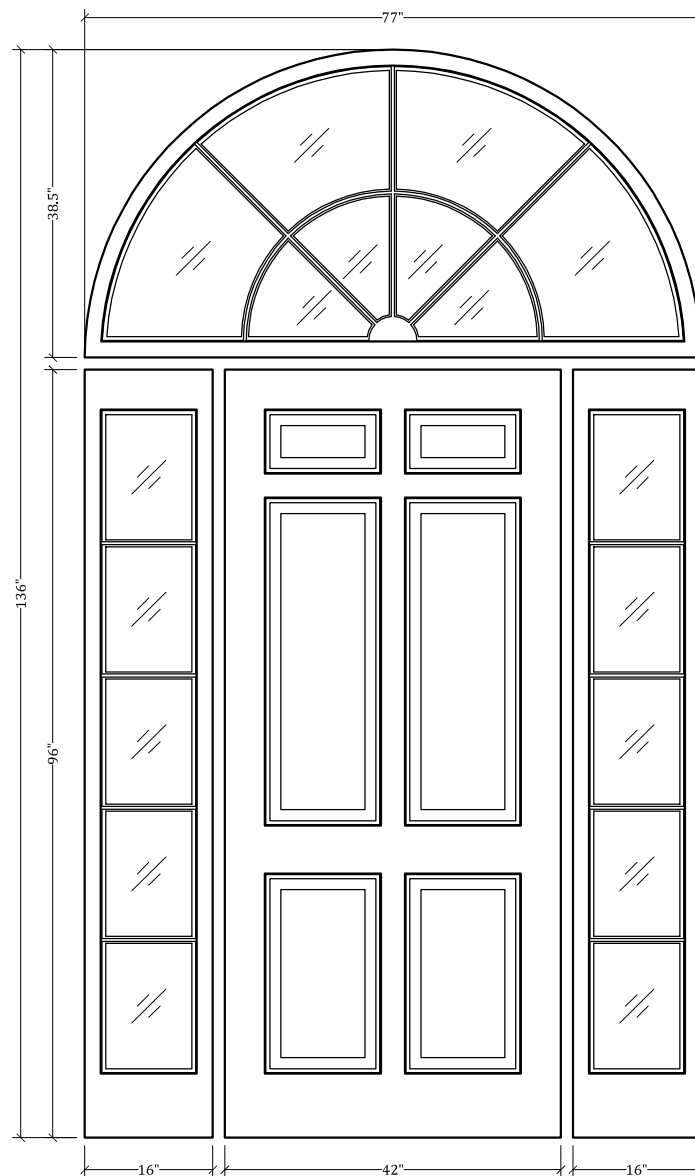

UPSTATE DOOR®

FINE DOOR SOLUTIONS... ONE SOURCE

Multi-Unit Layout 1055

*Our Distinctive Solutions Line is Fully Custom and Made to Order
to Your Exact Specifications.*

*Distinctive Exterior Standard Stiles/Top Rail Are 5-1/2", But Can Be
Altered.*

Exact Specifications May be limited Due to Design Requirements.

For more assistance, please contact one of our customer service representatives
1-800-570-8283

sales@upstatedoor.com

www.upstatedoor.com