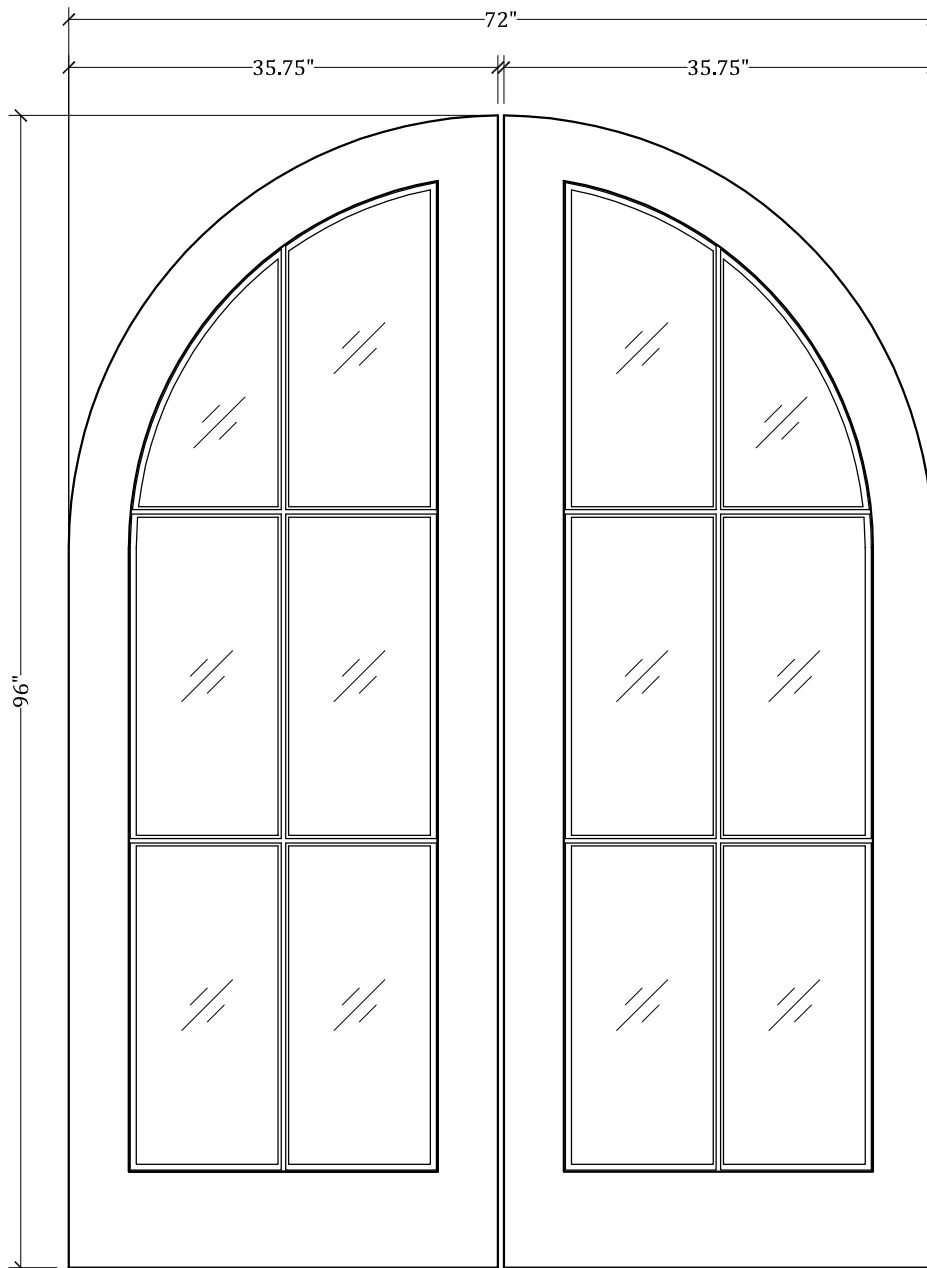

UPSTATE DOOR

FINE DOOR SOLUTIONS... ONE SOURCE

Multi-Unit Layout 1056

*Our Distinctive Solutions Line is Fully Custom and Made to Order
to Your Exact Specifications.*

*Distinctive Exterior Standard Stiles/Top Rail Are 5-1/2", But Can Be
Altered.*

Exact Specifications May be limited Due to Design Requirements.

For more assistance, please contact one of our customer service representatives
1-800-570-8283

sales@upstatedoor.com

www.upstatedoor.com