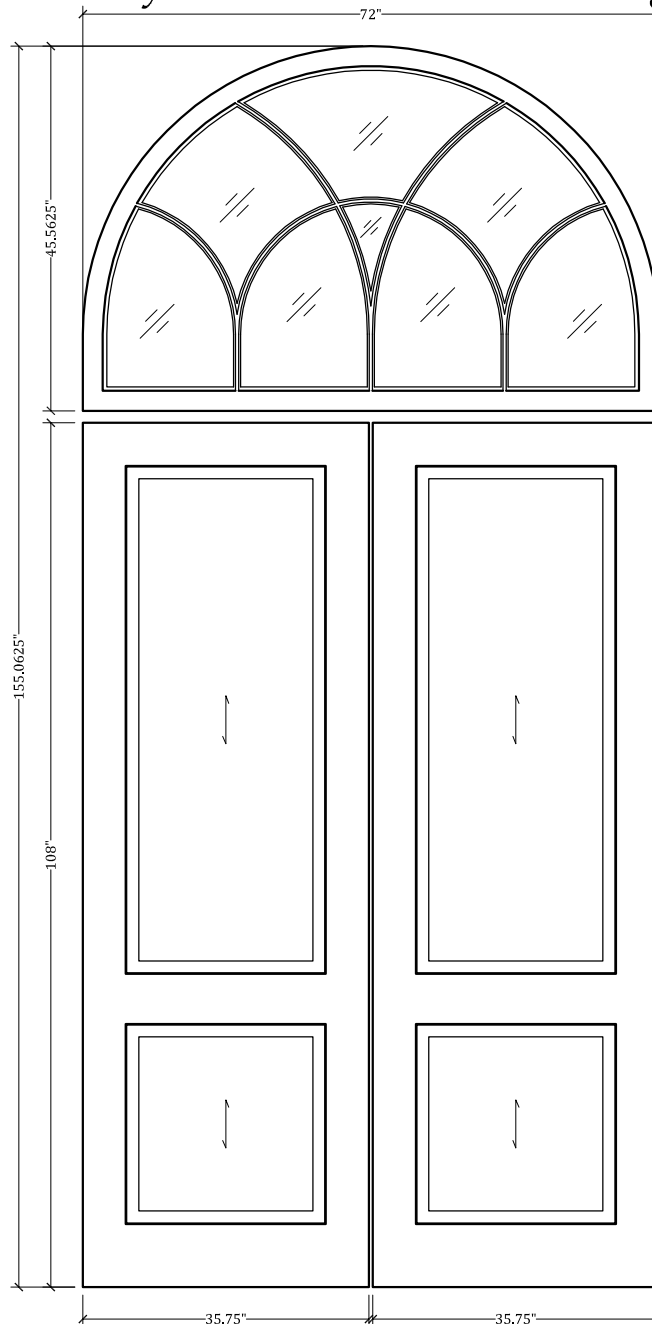

UPSTATE DOOR

FINE DOOR SOLUTIONS... ONE SOURCE

Multi-Unit Layout 1057

*Our Distinctive Solutions Line is Fully Custom and Made to Order
to Your Exact Specifications.*

*Distinctive Exterior Standard Stiles/Top Rail Are 5-1/2", But Can Be
Altered.*

Exact Specifications May be limited Due to Design Requirements.

For more assistance, please contact one of our customer service representatives

1-800-570-8283

sales@upstatedoor.com

www.upstatedoor.com