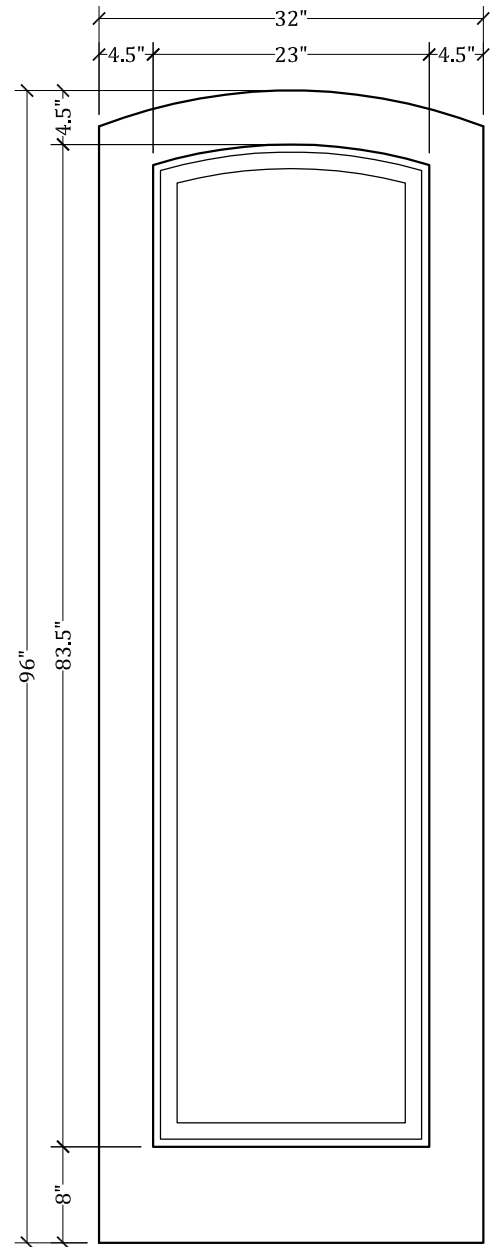

UPSTATE DOOR

FINE DOOR SOLUTIONS... ONE SOURCE

*Layout 1000.2 Full Panel
(Arched Top/Arched Panel)*

Minimum Width Available is 16" for this Layout

Distinctive Exterior Standard Stiles/Top Rail Are 5-1/2"

*Please View Our Specification Section to View Our Sizing Parameters
for Our Classics Line.*

For more assistance, please contact one of our customer service representatives
1-800-570-8283

sales@upstatedoor.com

www.upstatedoor.com