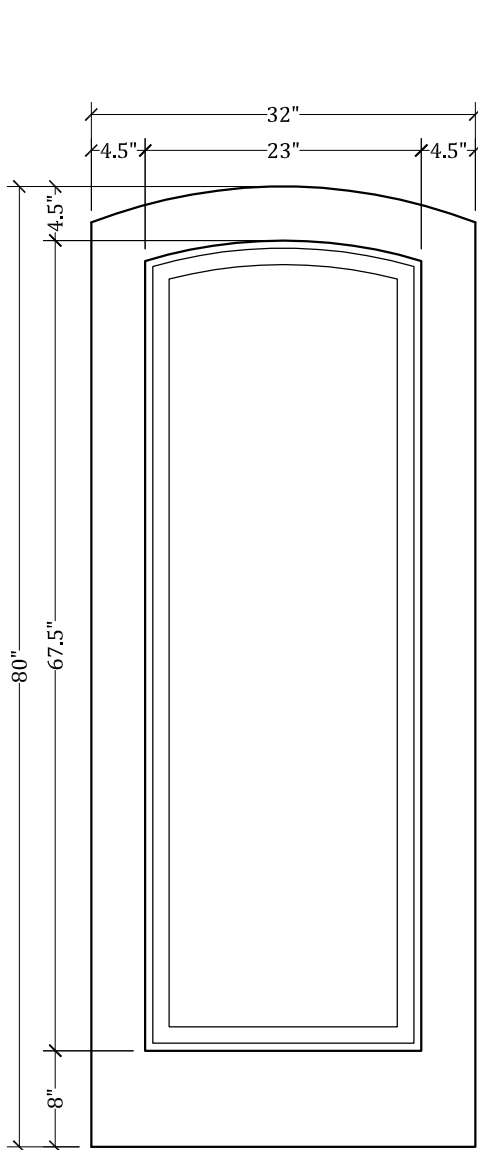

UPSTATE DOOR

FINE DOOR SOLUTIONS... ONE SOURCE

*Layout 1000.2 Full Panel
(Arched Top/Arched Panel)*

Minimum Width Available is 16" for this Layout

Distinctive Exterior Standard Stiles/Top Rail Are 5-1/2"

*Please View Our Specification Section to View Our Sizing Parameters
for Our Classics Line.*

For more assistance, please contact one of our customer service representatives
1-800-570-8283

sales@upstatedoor.com

www.upstatedoor.com