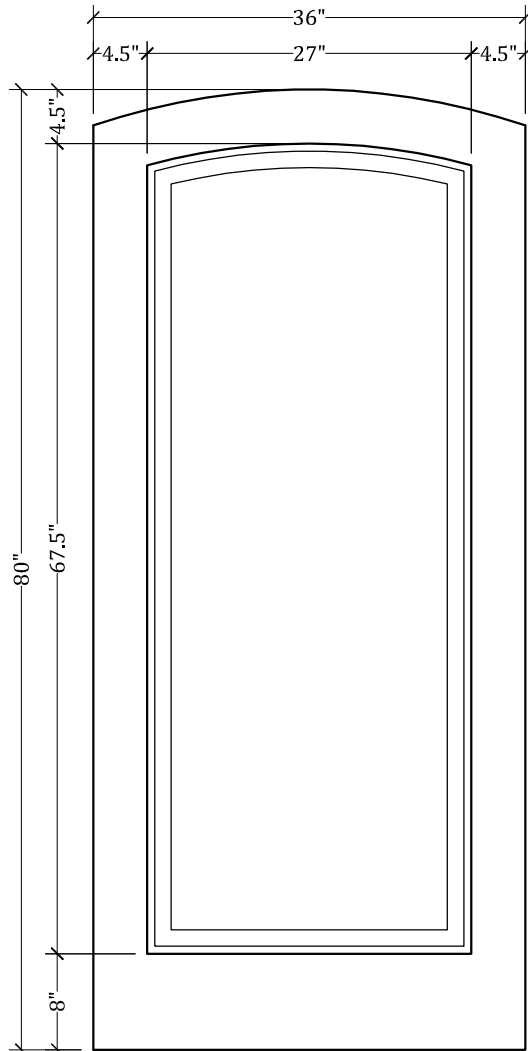

UPSTATE DOOR

FINE DOOR SOLUTIONS... ONE SOURCE

*Layout 1000.2 Full Panel
(Arched Top/Arched Panel)*

Minimum Width Available is 16" for this Layout

Distinctive Exterior Standard Stiles/Top Rail Are 5-1/2"

*Please View Our Specification Section to View Our Sizing Parameters
for Our Classics Line.*

For more assistance, please contact one of our customer service representatives
1-800-570-8283

sales@upstatedoor.com

www.upstatedoor.com