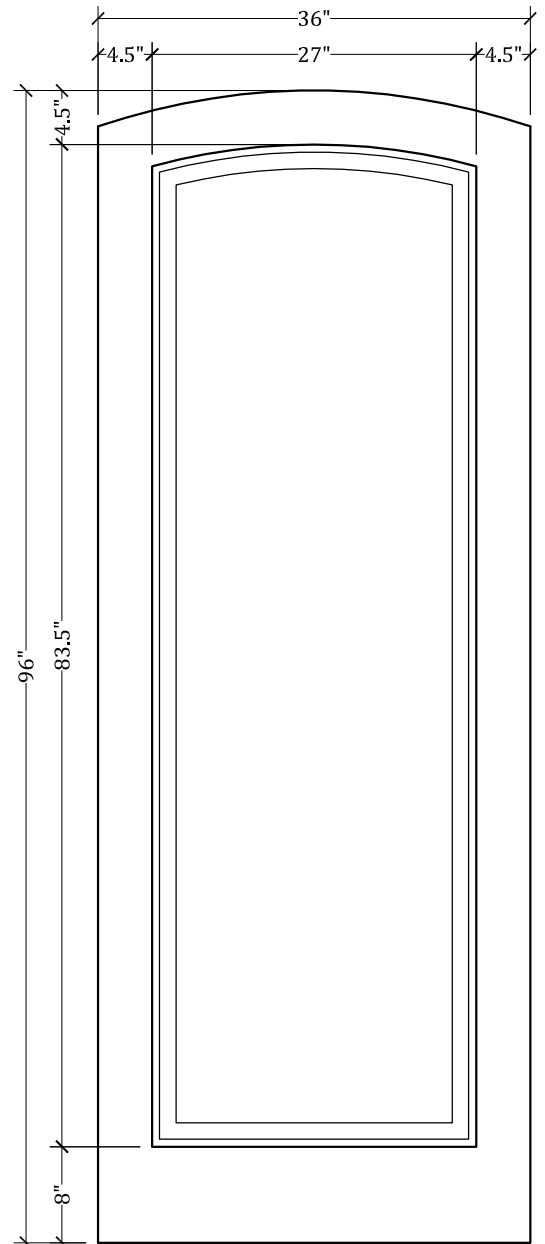

UPSTATE DOOR

FINE DOOR SOLUTIONS... ONE SOURCE

*Layout 1000.2 Full Panel
(Arched Top/Arched Panel)*

Minimum Width Available is 16" for this Layout

Distinctive Exterior Standard Stiles/Top Rail Are 5-1/2"

*Please View Our Specification Section to View Our Sizing Parameters
for Our Classics Line.*

For more assistance, please contact one of our customer service representatives
1-800-570-8283

sales@upstatedoor.com

www.upstatedoor.com