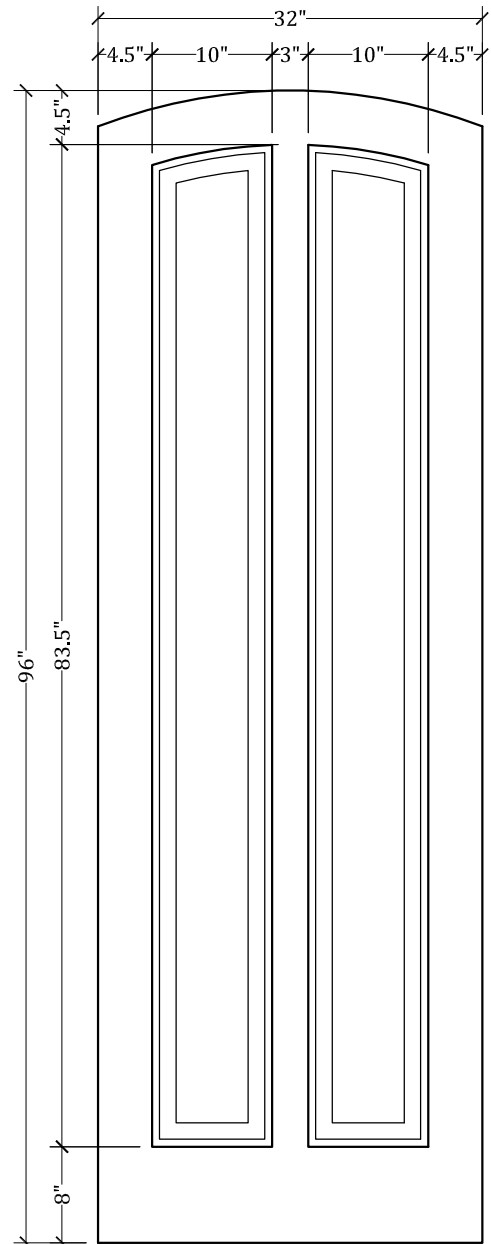

UPSTATE DOOR

FINE DOOR SOLUTIONS... ONE SOURCE

*Layout 1100.2 Two Panel
(Arched Top/Arched Panel)*

Minimum Width Available is 24" for this Layout

Distinctive Exterior Standard Stiles/Top Rail Are 5-1/2"

*Please View Our Specification Section to View Our Sizing Parameters
for Our Classics Line.*