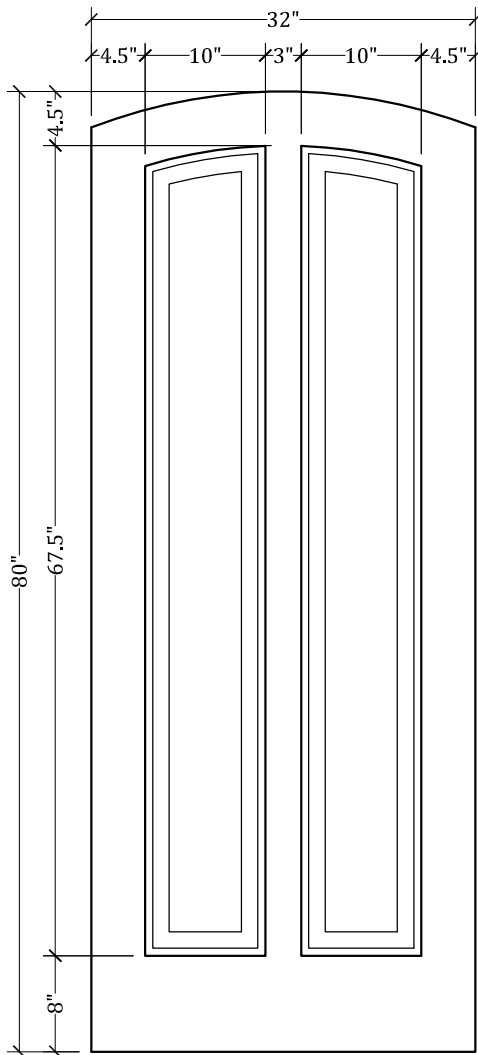

UPSTATE DOOR

FINE DOOR SOLUTIONS... ONE SOURCE

*Layout 1100.2 Two Panel
(Arched Top/Arched Panel)*

Minimum Width Available is 24" for this Layout

Distinctive Exterior Standard Stiles/Top Rail Are 5-1/2"

*Please View Our Specification Section to View Our Sizing Parameters
for Our Classics Line.*