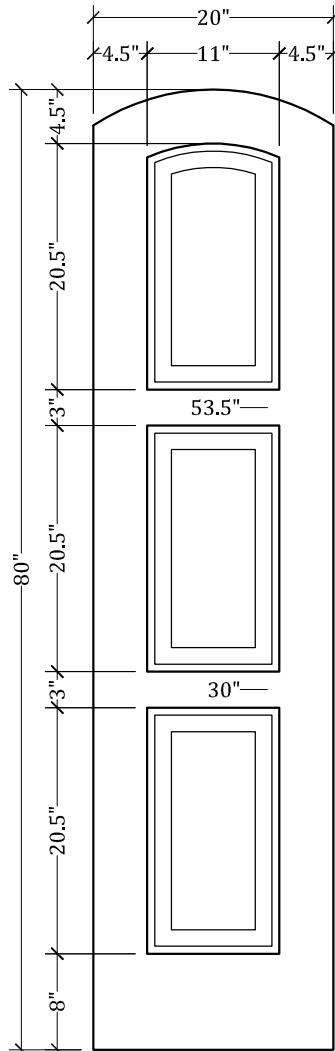

UPSTATE DOOR

FINE DOOR SOLUTIONS... ONE SOURCE

*Layout 1130.2 Three Panel
(Arched Top/Arched Panel)*

Minimum Width Available is 16" for this Layout

Distinctive Exterior Standard Stiles/Top Rail Are 5-1/2"

*Please View Our Specification Section to View Our Sizing Parameters
for Our Classics Line.*

For more assistance, please contact one of our customer service representatives
1-800-570-8283

sales@upstatedoor.com

www.upstatedoor.com