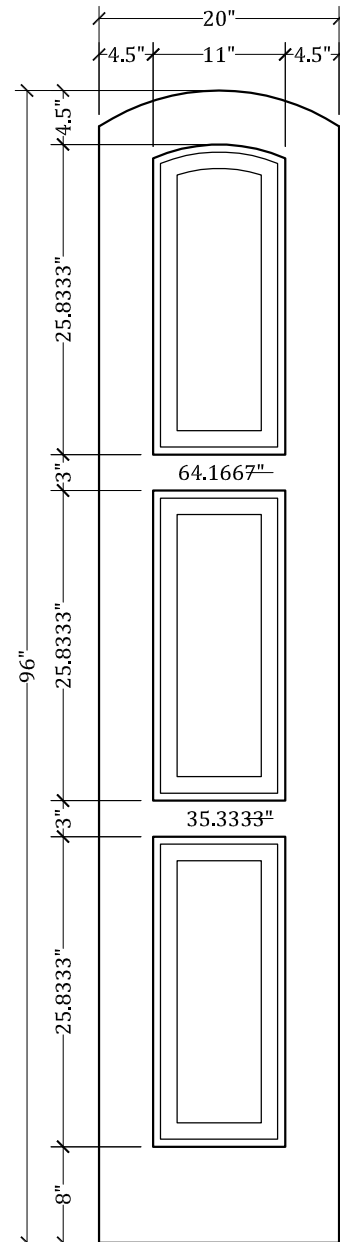

UPSTATE DOOR

FINE DOOR SOLUTIONS... ONE SOURCE

*Layout 1130.2 Three Panel
(Arched Top/Arched Panel)*

Minimum Width Available is 16" for this Layout

Distinctive Exterior Standard Stiles/Top Rail Are 5-1/2"

*Please View Our Specification Section to View Our Sizing Parameters
for Our Classics Line.*

For more assistance, please contact one of our customer service representatives
1-800-570-8283

sales@upstatedoor.com

www.upstatedoor.com