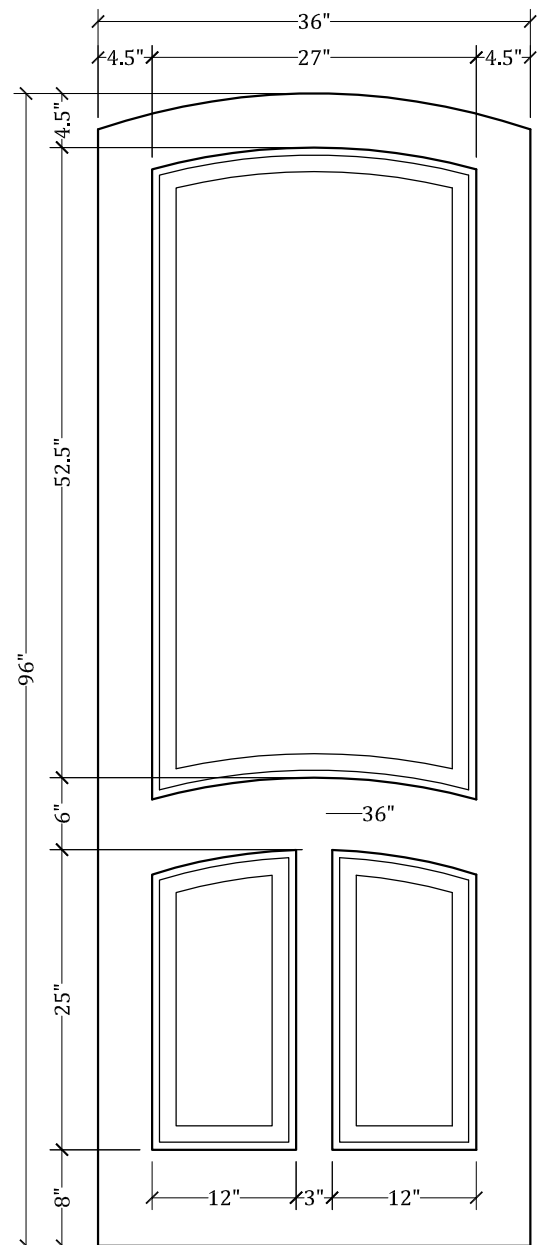

UPSTATE DOOR

FINE DOOR SOLUTIONS... ONE SOURCE

*Layout 1210.2 Three Panel
(Arched Top/Arched Panel)*

Minimum Width Available is 24" for this Layout

Distinctive Exterior Standard Stiles/Top Rail Are 5-1/2"

*Please View Our Specification Section to View Our Sizing Parameters
for Our Classics Line.*

1-800-570-8283

sales@upstatedoor.com

www.upstatedoor.com