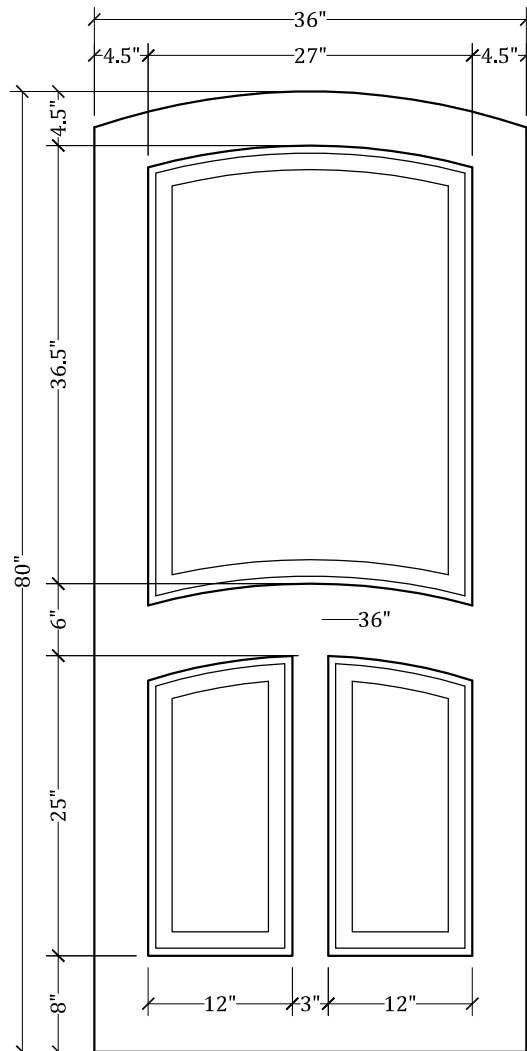

UPSTATE DOOR

FINE DOOR SOLUTIONS... ONE SOURCE

*Layout 1210.2 Three Panel
(Arched Top/Arched Panel)*

Minimum Width Available is 24" for this Layout

Distinctive Exterior Standard Stiles/Top Rail Are 5-1/2"

*Please View Our Specification Section to View Our Sizing Parameters
for Our Classics Line.*

1-800-570-8283

sales@upstatedoor.com

www.upstatedoor.com