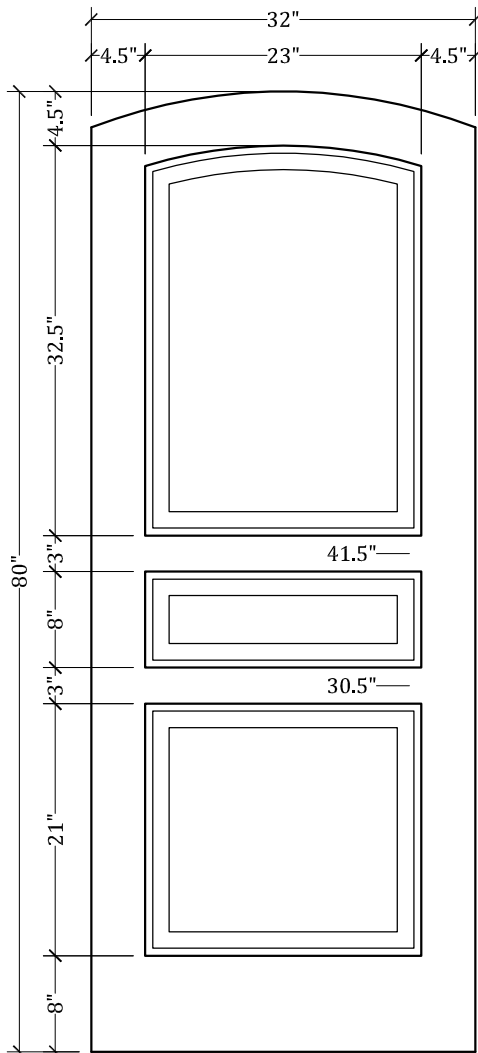

UPSTATE DOOR

FINE DOOR SOLUTIONS... ONE SOURCE

*Layout 1240.2 Three Panel
(Arched Top/Arched Panel)*

Minimum Width Available is 16" for this Layout

Distinctive Exterior Standard Stiles/Top Rail Are 5-1/2"

*Please View Our Specification Section to View Our Sizing Parameters
for Our Classics Line.*

For more assistance, please contact one of our customer service representatives
1-800-570-8283

sales@upstatedoor.com

www.upstatedoor.com