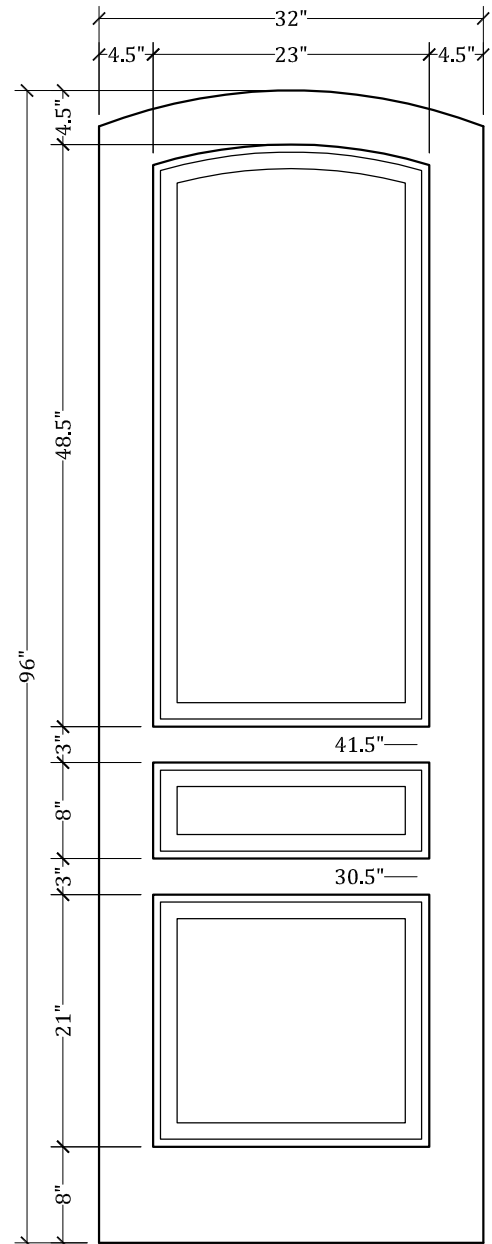

UPSTATE DOOR

FINE DOOR SOLUTIONS... ONE SOURCE

*Layout 1240.2 Three Panel
(Arched Top/Arched Panel)*

Minimum Width Available is 16" for this Layout

Distinctive Exterior Standard Stiles/Top Rail Are 5-1/2"

*Please View Our Specification Section to View Our Sizing Parameters
for Our Classics Line.*

For more assistance, please contact one of our customer service representatives
1-800-570-8283

sales@upstatedoor.com

www.upstatedoor.com