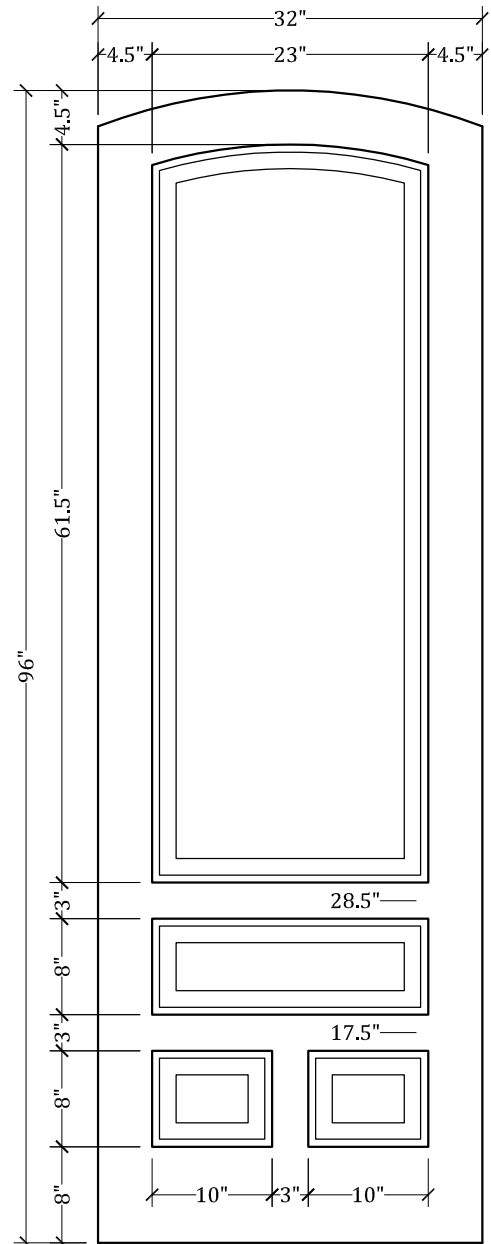

UPSTATE DOOR

FINE DOOR SOLUTIONS... ONE SOURCE

*Layout 1340.2 Four Panel
(Arched Top/Arched Panel)*

Minimum Width Available is 24" for this Layout

Distinctive Exterior Standard Stiles/Top Rail Are 5-1/2"

*Please View Our Specification Section to View Our Sizing Parameters
for Our Classics Line.*