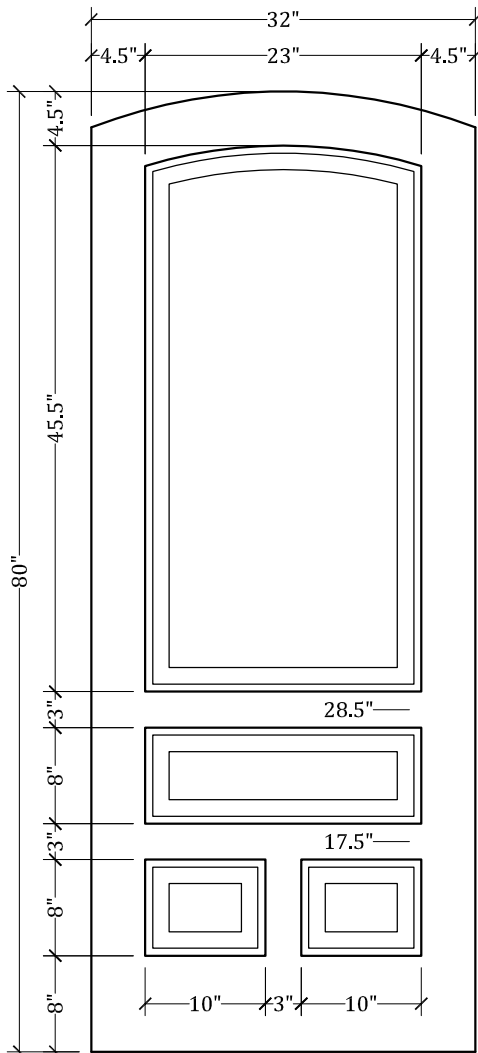

UPSTATE DOOR

FINE DOOR SOLUTIONS... ONE SOURCE

*Layout 1340.2 Four Panel
(Arched Top/Arched Panel)*

Minimum Width Available is 24" for this Layout

Distinctive Exterior Standard Stiles/Top Rail Are 5-1/2"

*Please View Our Specification Section to View Our Sizing Parameters
for Our Classics Line.*