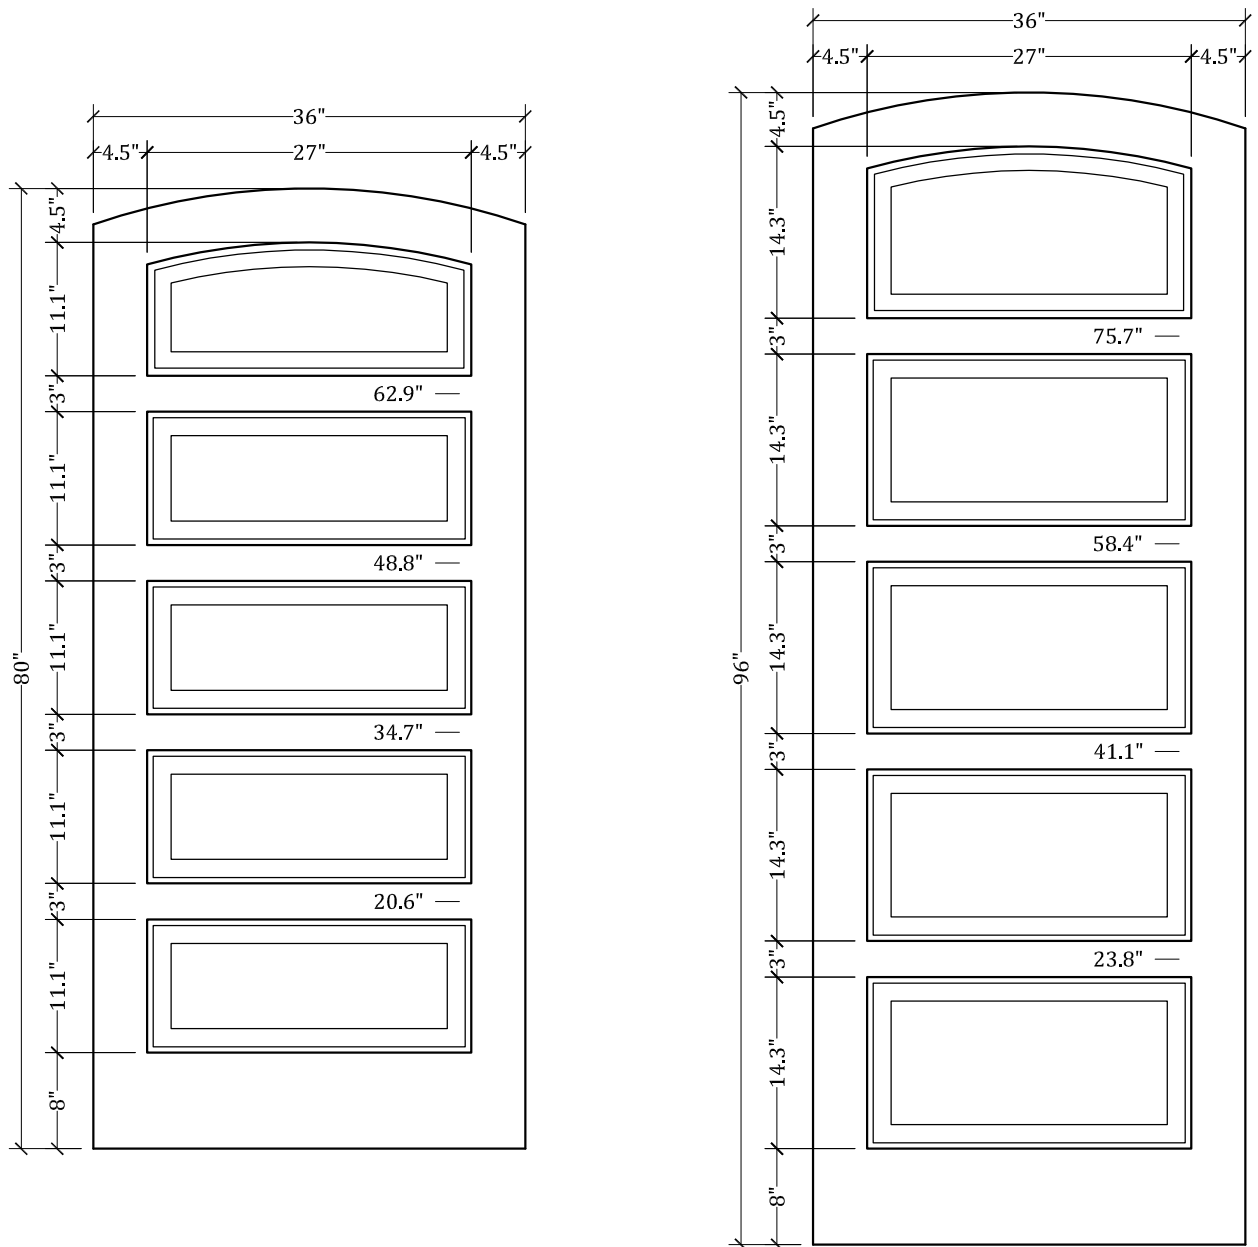

UPSTATE DOOR

FINE DOOR SOLUTIONS... ONE SOURCE

Layout 1430.2 Five Panel
(Arched Top/Arched Panel)

Minimum Width Available is 16" for this Layout

Distinctive Exterior Standard Stiles/Top Rail Are 5-1/2"

*Please View Our Specification Section to View Our Sizing Parameters
for Our Classics Line.*