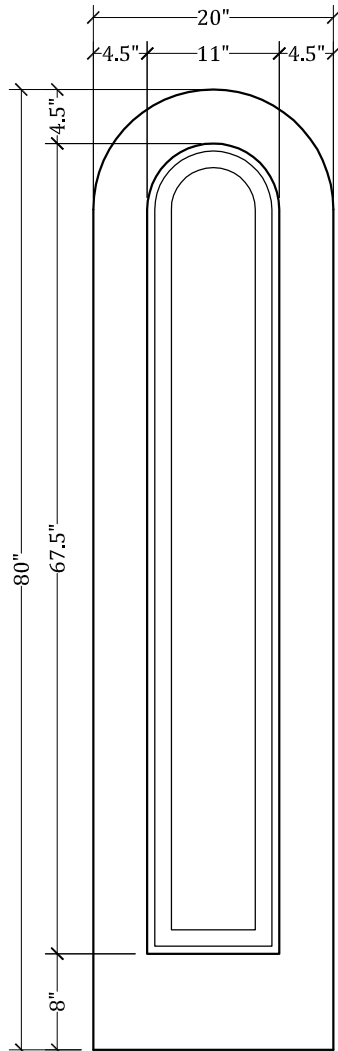

UPSTATE DOOR

FINE DOOR SOLUTIONS... ONE SOURCE

*Layout 1000.4 Full Panel
(Round Top/Round Panel)*

Minimum Width Available is 16" for this Layout

Distinctive Exterior Standard Stiles/Top Rail Are 5-1/2"

*Please View Our Specification Section to View Our Sizing Parameters
for Our Classics Line.*

For more assistance, please contact one of our customer service representatives
1-800-570-8283

sales@upstatedoor.com

www.upstatedoor.com