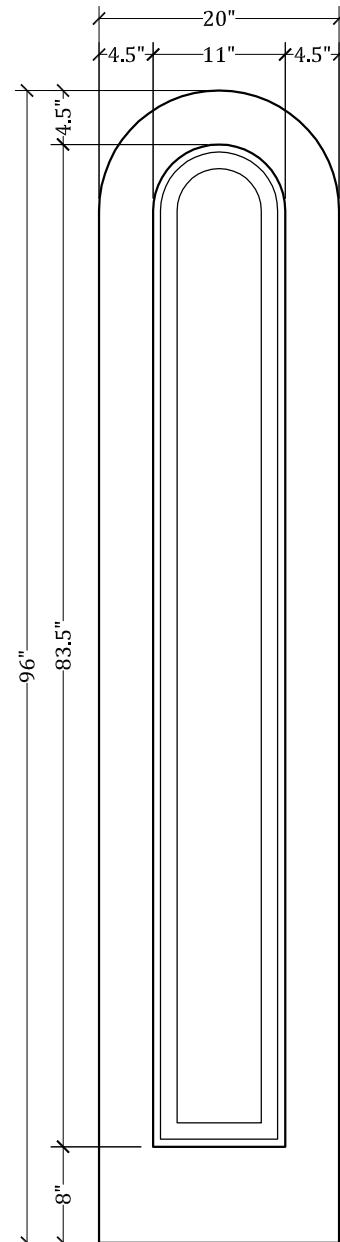

UPSTATE DOOR

FINE DOOR SOLUTIONS... ONE SOURCE

*Layout 1000.4 Full Panel
(Round Top/Round Panel)*

Minimum Width Available is 16" for this Layout

Distinctive Exterior Standard Stiles/Top Rail Are 5-1/2"

*Please View Our Specification Section to View Our Sizing Parameters
for Our Classics Line.*

For more assistance, please contact one of our customer service representatives
1-800-570-8283

sales@upstatedoor.com

www.upstatedoor.com