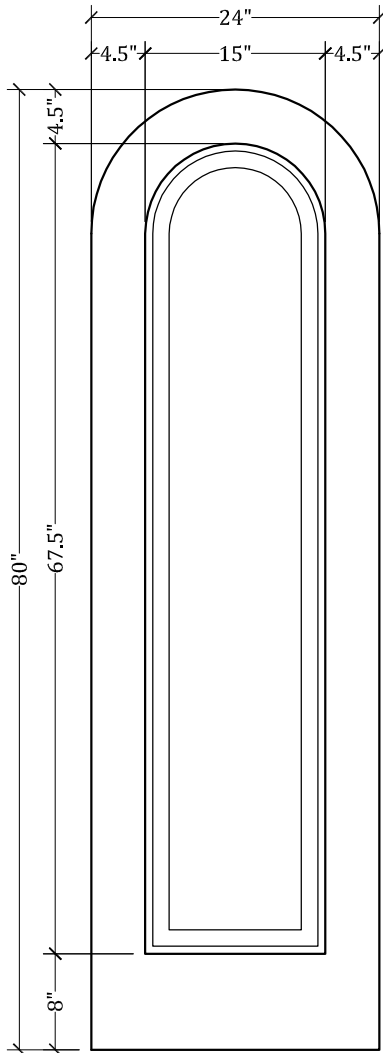

UPSTATE DOOR

FINE DOOR SOLUTIONS... ONE SOURCE

*Layout 1000.4 Full Panel
(Round Top/Round Panel)*

Minimum Width Available is 16" for this Layout

Distinctive Exterior Standard Stiles/Top Rail Are 5-1/2"

*Please View Our Specification Section to View Our Sizing Parameters
for Our Classics Line.*