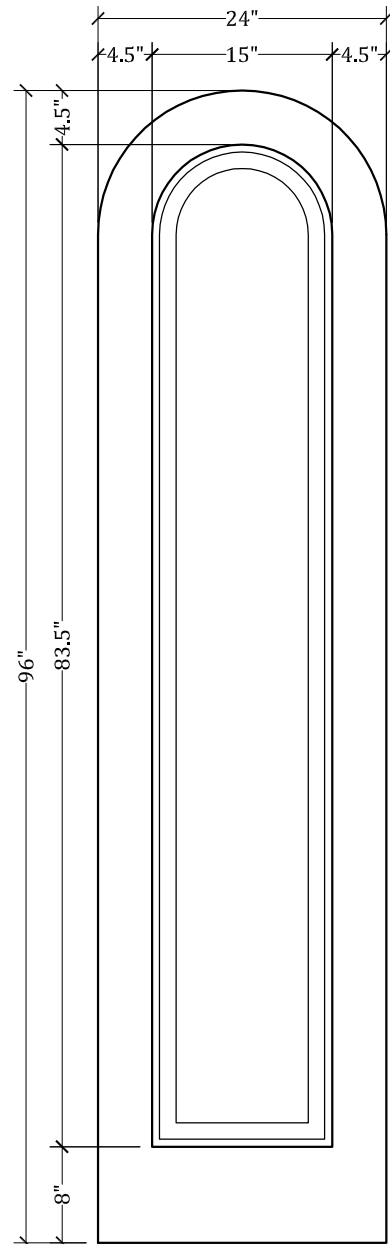

UPSTATE DOOR

FINE DOOR SOLUTIONS... ONE SOURCE

*Layout 1000.4 Full Panel
(Round Top/Round Panel)*

Minimum Width Available is 16" for this Layout

Distinctive Exterior Standard Stiles/Top Rail Are 5-1/2"

*Please View Our Specification Section to View Our Sizing Parameters
for Our Classics Line.*