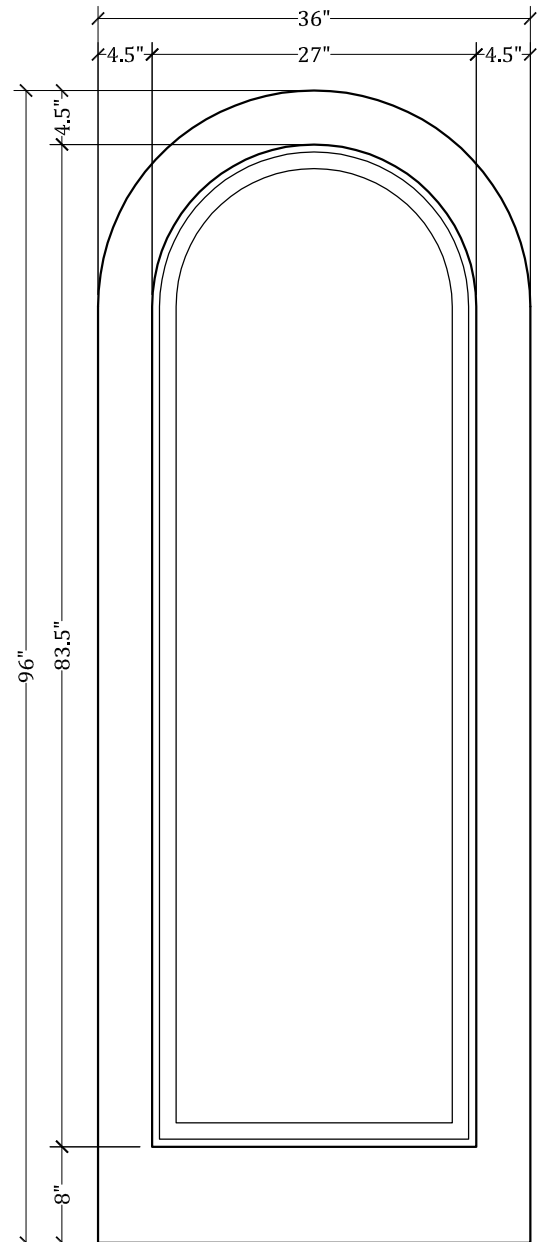

UPSTATE DOOR

FINE DOOR SOLUTIONS... ONE SOURCE

*Layout 1000.4 Full Panel
(Round Top/Round Panel)*

Minimum Width Available is 16" for this Layout

Distinctive Exterior Standard Stiles/Top Rail Are 5-1/2"

*Please View Our Specification Section to View Our Sizing Parameters
for Our Classics Line.*