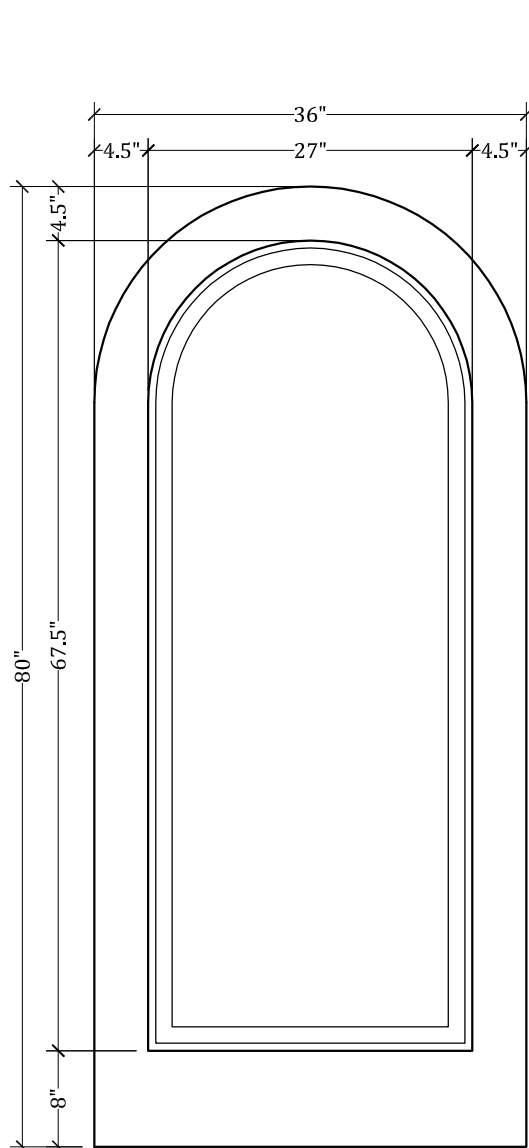

UPSTATE DOOR

FINE DOOR SOLUTIONS... ONE SOURCE

*Layout 1000.4 Full Panel
(Round Top/Round Panel)*

Minimum Width Available is 16" for this Layout

Distinctive Exterior Standard Stiles/Top Rail Are 5-1/2"

*Please View Our Specification Section to View Our Sizing Parameters
for Our Classics Line.*