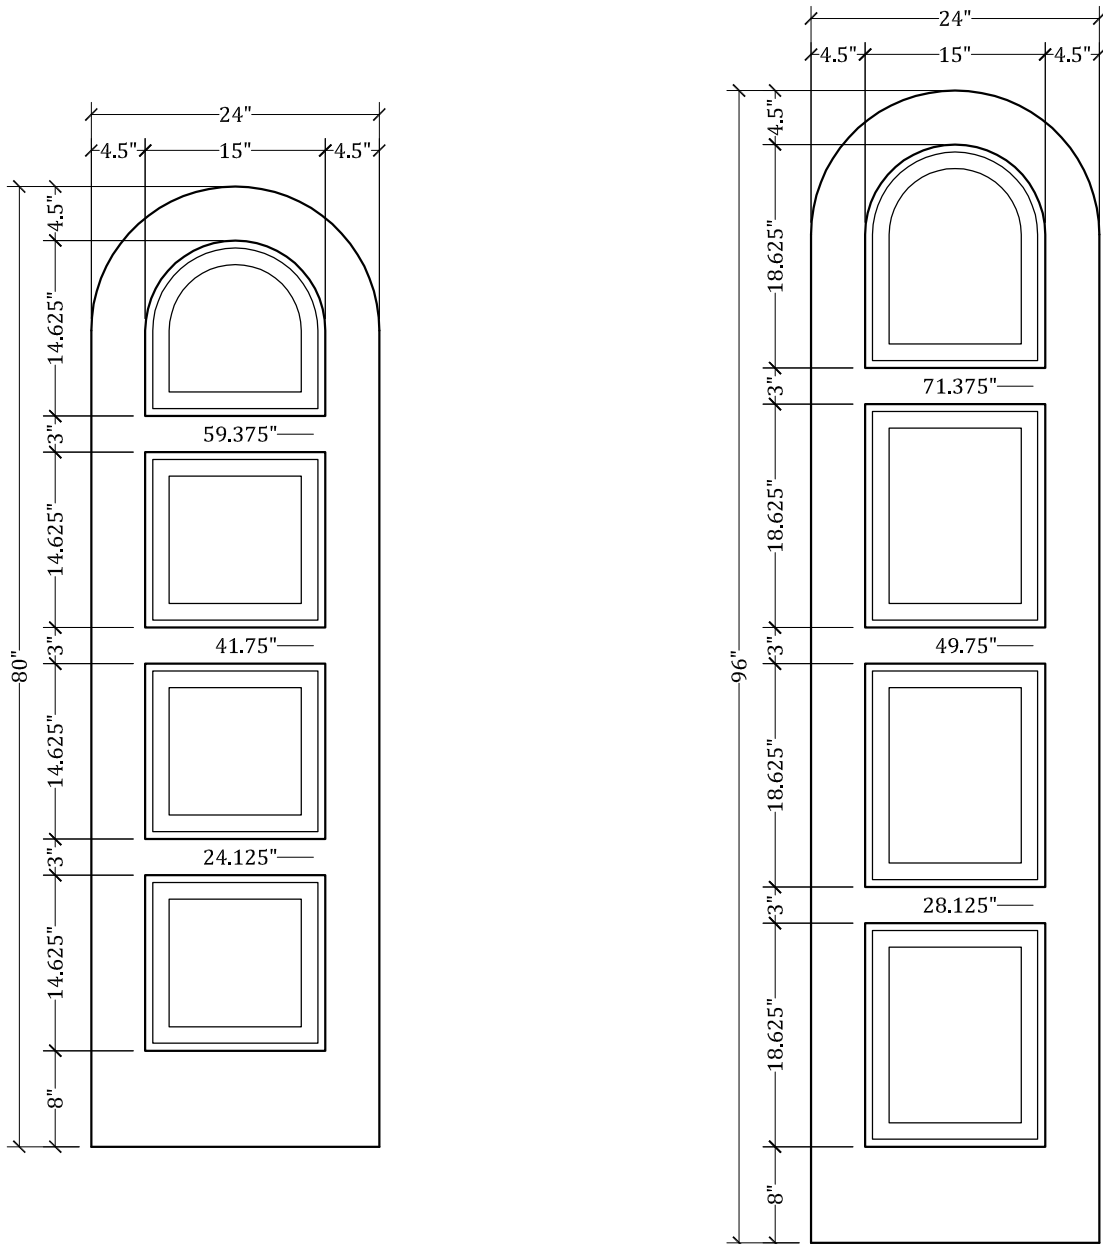

UPSTATE DOOR

FINE DOOR SOLUTIONS... ONE SOURCE

Layout 1330.4 Four Panel
(Round Top/Round Panel)

Minimum Width Available is 16" for this Layout

Distinctive Exterior Standard Stiles/Top Rail Are 5-1/2"

*Please View Our Specification Section to View Our Sizing Parameters
for Our Classics Line.*