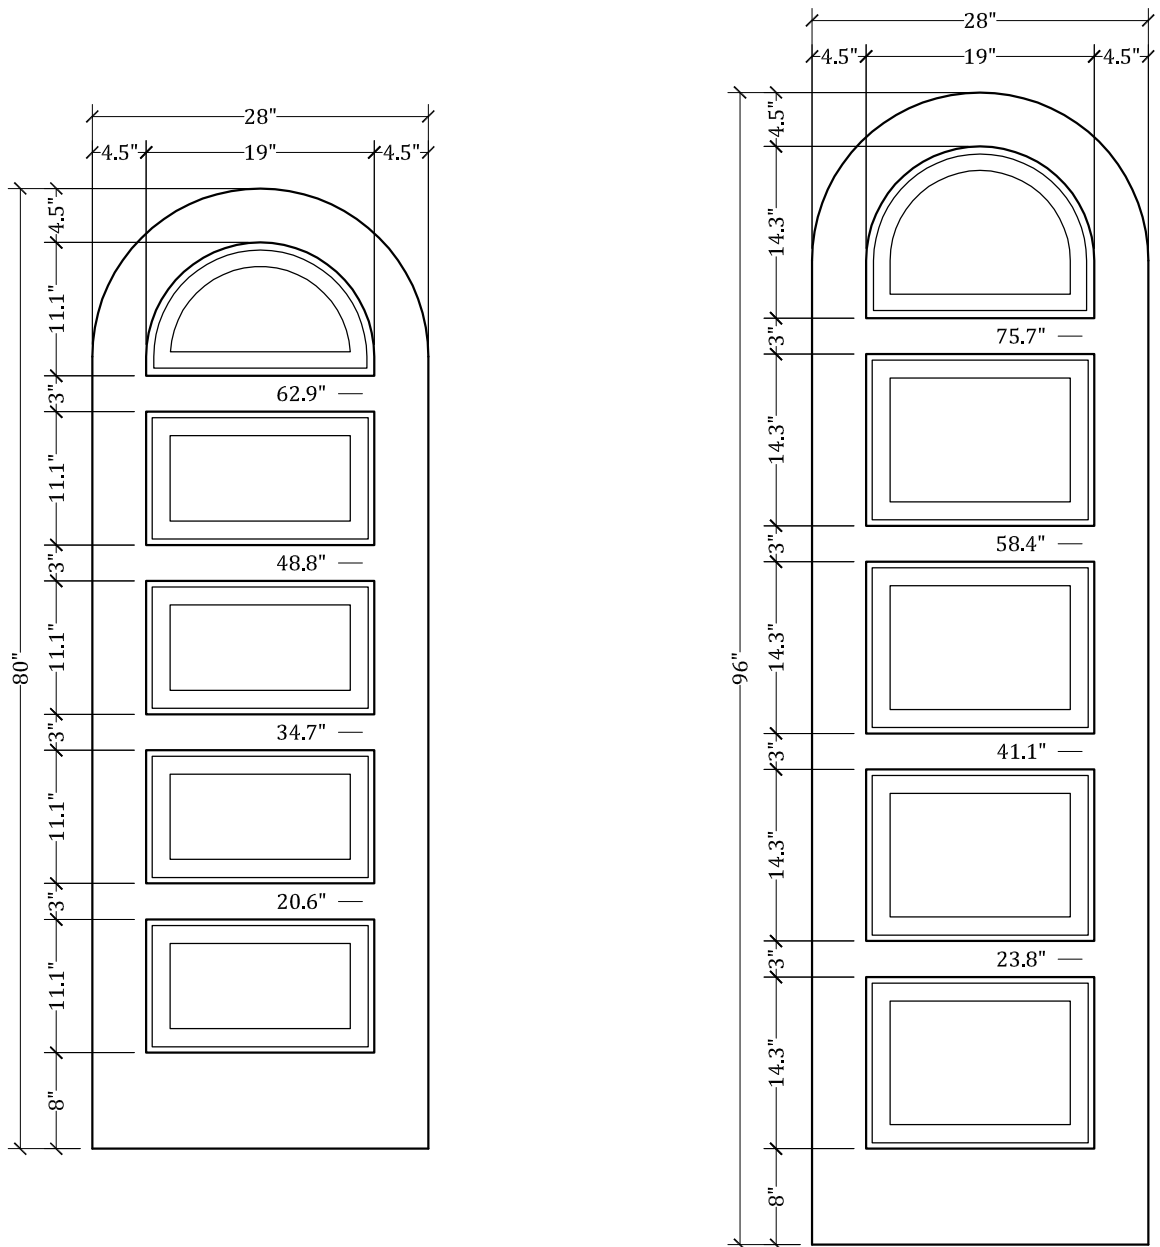

UPSTATE DOOR

FINE DOOR SOLUTIONS... ONE SOURCE

Layout 1430.4 Five Panel
(Round Top/Round Panel)

Minimum Width Available is 16" for this Layout

Distinctive Exterior Standard Stiles/Top Rail Are 5-1/2"

*Please View Our Specification Section to View Our Sizing Parameters
for Our Classics Line.*