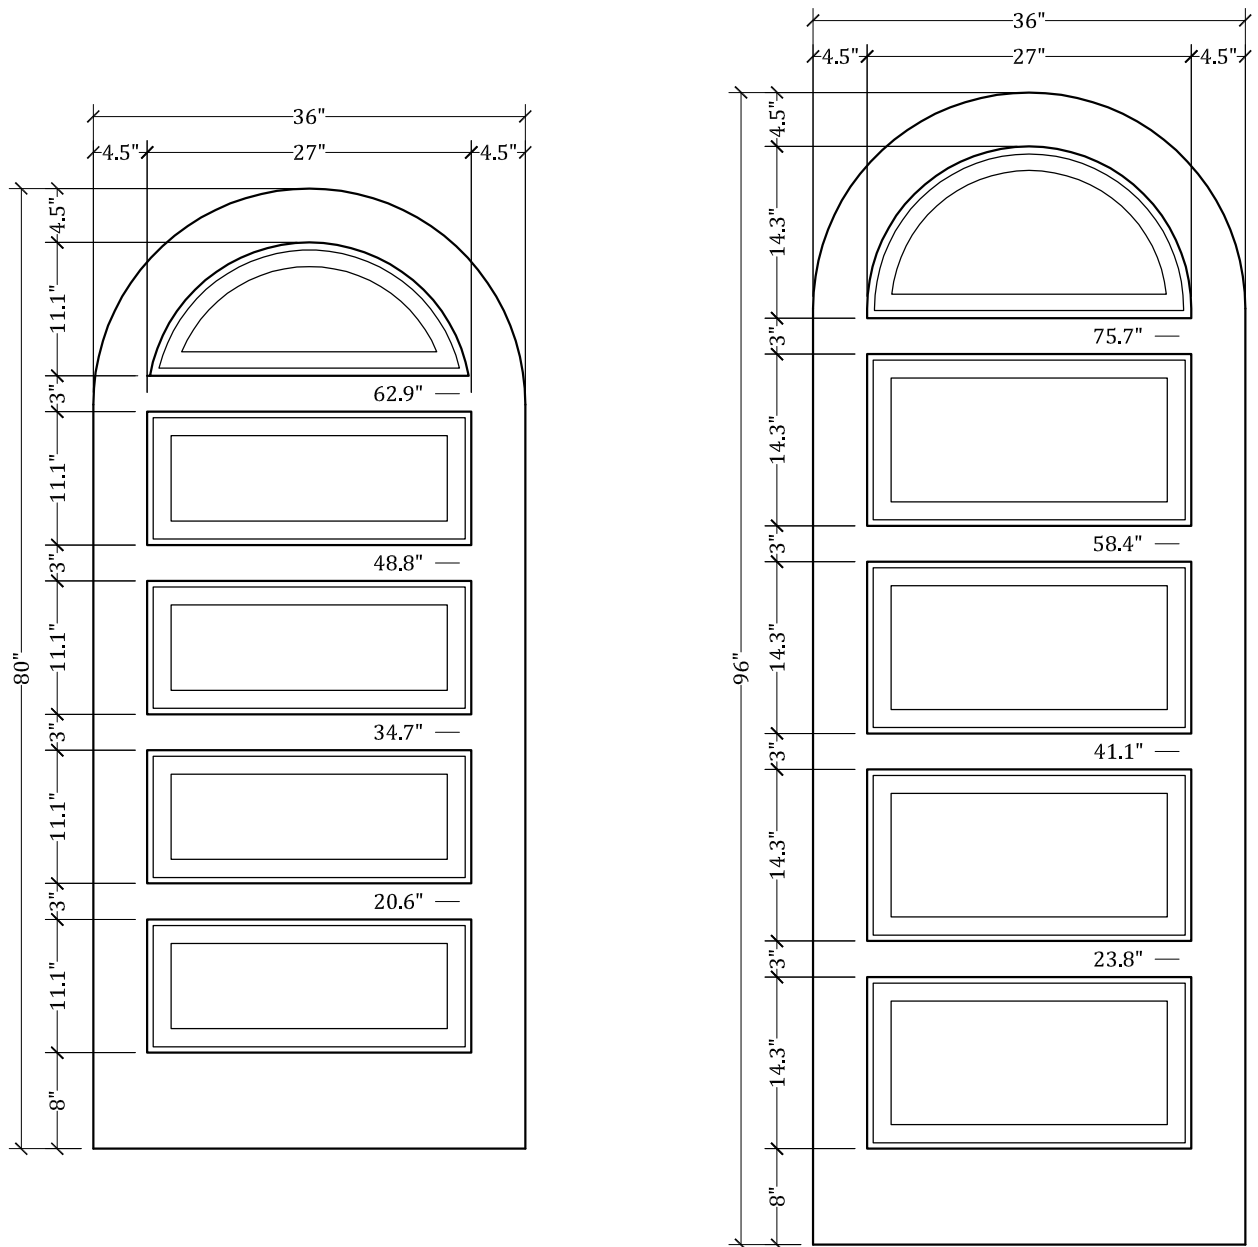

UPSTATE DOOR

FINE DOOR SOLUTIONS... ONE SOURCE

Layout 1430.4 Five Panel
(Round Top/Round Panel)

Minimum Width Available is 16" for this Layout

Distinctive Exterior Standard Stiles/Top Rail Are 5-1/2"

*Please View Our Specification Section to View Our Sizing Parameters
for Our Classics Line.*