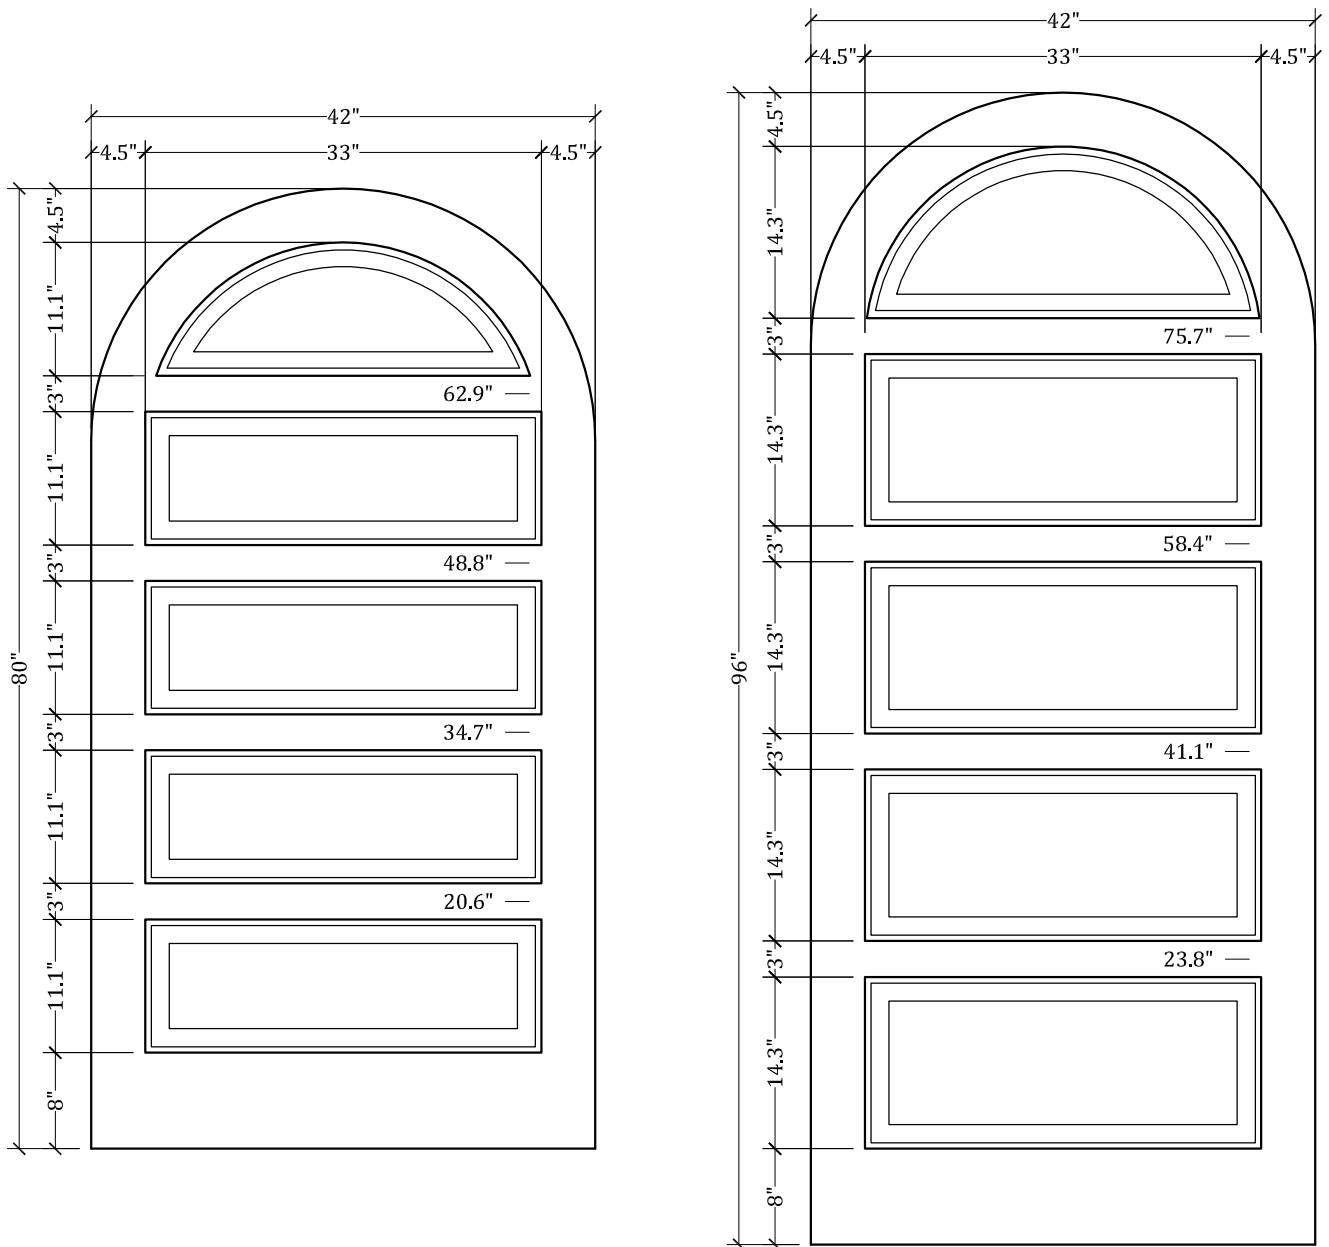

UPSTATE DOOR

FINE DOOR SOLUTIONS... ONE SOURCE

Layout 1430.4 Five Panel
(Round Top/Round Panel)

Minimum Width Available is 16" for this Layout

Distinctive Exterior Standard Stiles/Top Rail Are 5-1/2"

*Please View Our Specification Section to View Our Sizing Parameters
for Our Classics Line.*