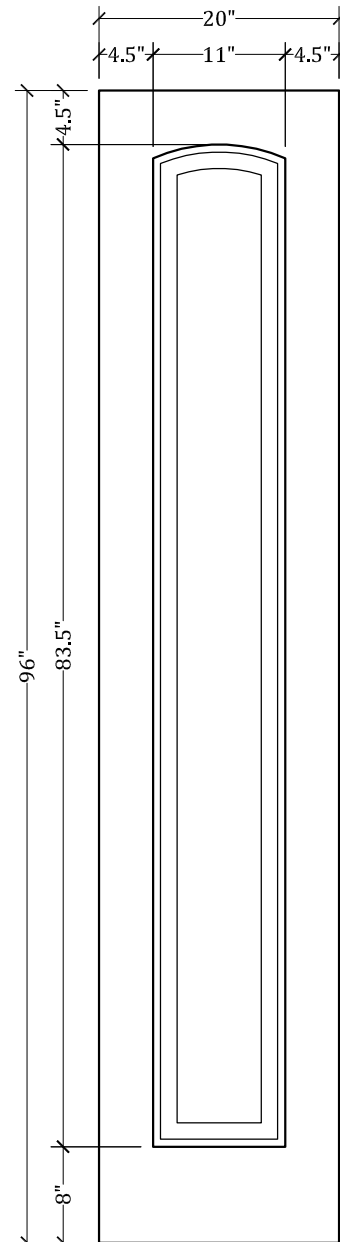

UPSTATE DOOR

FINE DOOR SOLUTIONS... ONE SOURCE

*Layout 1000.1 Full Panel
(Square Top/Arched Panel)*

Minimum Width Available is 16" for this Layout

Distinctive Exterior Standard Stiles/Top Rail Are 5-1/2"

*Please View Our Specification Section to View Our Sizing Parameters
for Our Classics Line.*