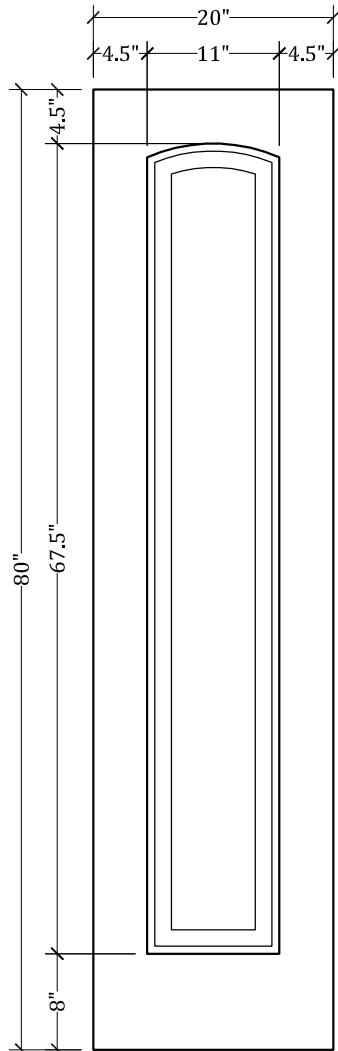

UPSTATE DOOR

FINE DOOR SOLUTIONS... ONE SOURCE

*Layout 1000.1 Full Panel
(Square Top/Arched Panel)*

Minimum Width Available is 16" for this Layout

Distinctive Exterior Standard Stiles/Top Rail Are 5-1/2"

*Please View Our Specification Section to View Our Sizing Parameters
for Our Classics Line.*