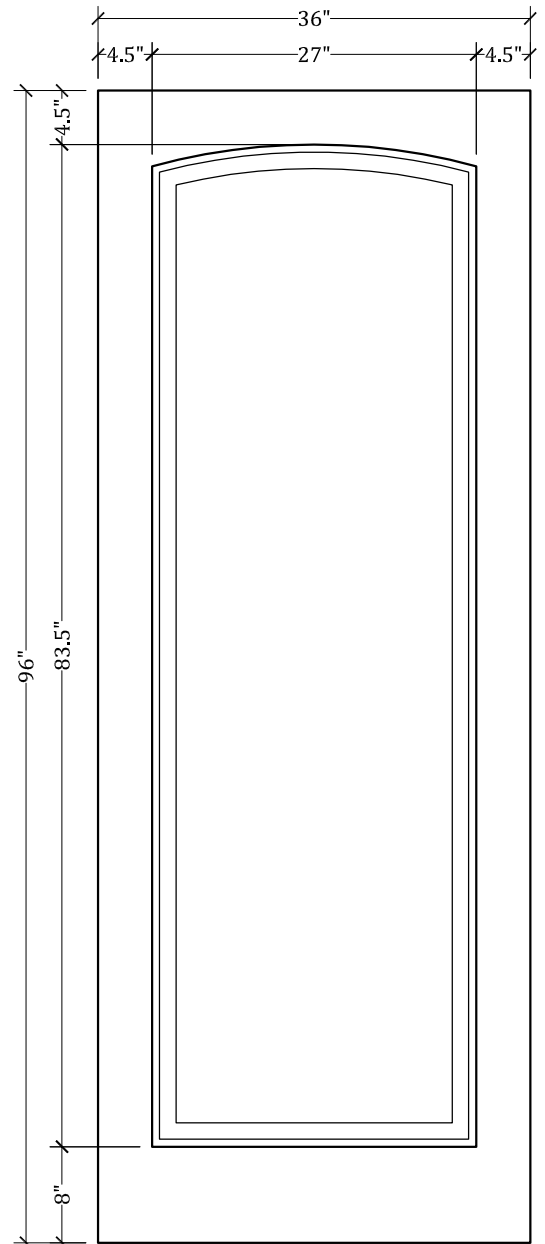

UPSTATE DOOR

FINE DOOR SOLUTIONS... ONE SOURCE

*Layout 1000.1 Full Panel
(Square Top/Arched Panel)*

Minimum Width Available is 16" for this Layout

Distinctive Exterior Standard Stiles/Top Rail Are 5-1/2"

*Please View Our Specification Section to View Our Sizing Parameters
for Our Classics Line.*