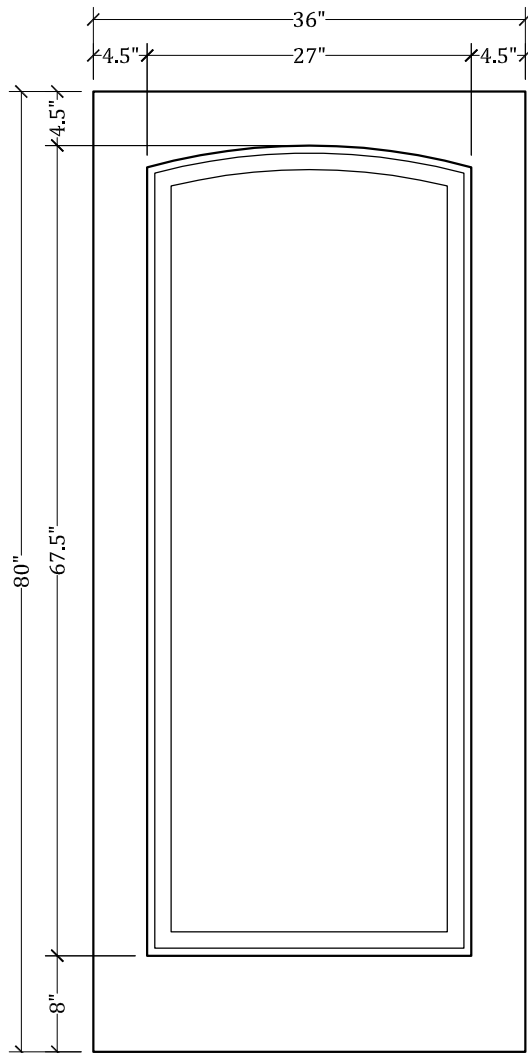

UPSTATE DOOR

FINE DOOR SOLUTIONS... ONE SOURCE

*Layout 1000.1 Full Panel
(Square Top/Arched Panel)*

Minimum Width Available is 16" for this Layout

Distinctive Exterior Standard Stiles/Top Rail Are 5-1/2"

*Please View Our Specification Section to View Our Sizing Parameters
for Our Classics Line.*