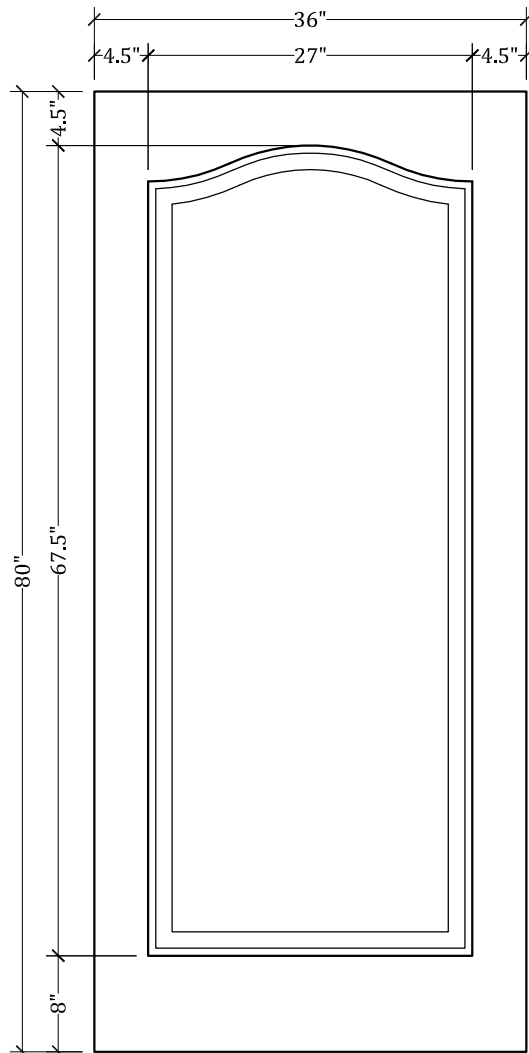

UPSTATE DOOR

FINE DOOR SOLUTIONS... ONE SOURCE

Layout 1000.5 Full Panel
(Square Top/French Curve
Panel)

Minimum Width Available is 20" for this Layout

Distinctive Exterior Standard Stiles/Top Rail Are 5-1/2"

*Please View Our Specification Section to View Our Sizing Parameters
for Our Classics Line.*

For more assistance, please contact one of our customer service representatives
1-800-570-8283

sales@upstatedoor.com

www.upstatedoor.com