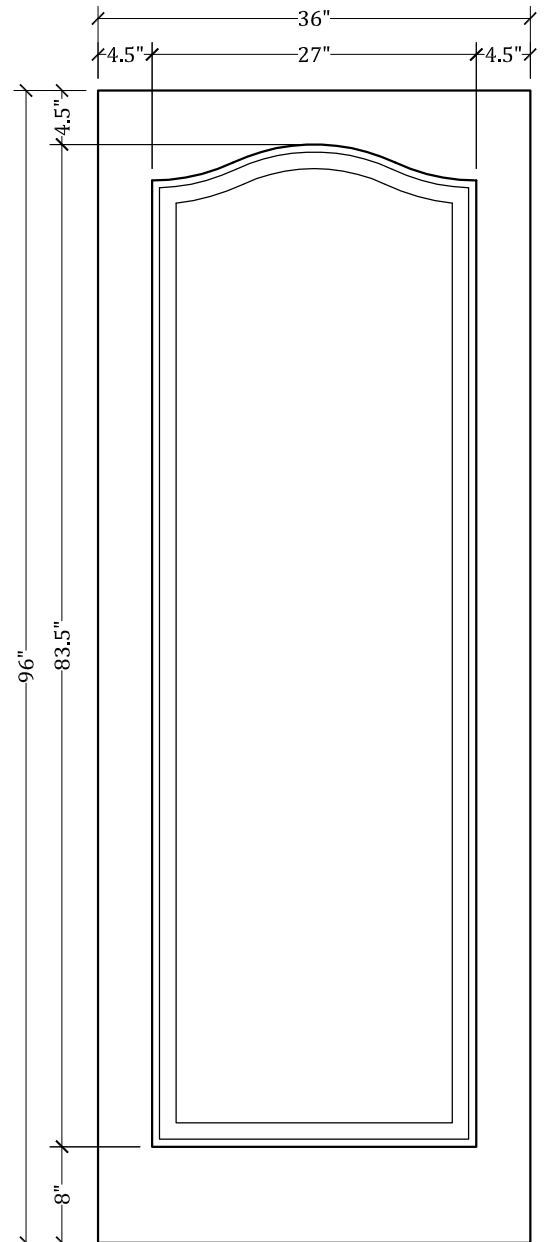

UPSTATE DOOR

FINE DOOR SOLUTIONS... ONE SOURCE

Layout 1000.5 Full Panel
(Square Top/French Curve
Panel)

Minimum Width Available is 20" for this Layout

Distinctive Exterior Standard Stiles/Top Rail Are 5-1/2"

*Please View Our Specification Section to View Our Sizing Parameters
for Our Classics Line.*

For more assistance, please contact one of our customer service representatives
1-800-570-8283

sales@upstatedoor.com

www.upstatedoor.com