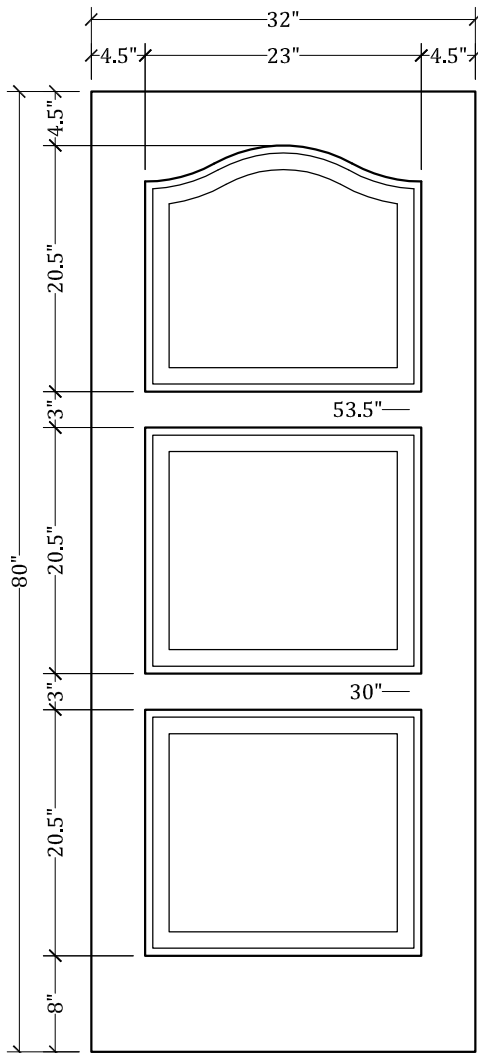

UPSTATE DOOR

FINE DOOR SOLUTIONS... ONE SOURCE

Layout 1130.5 Three Panel
(Square Top/French Curve
Panel)

Minimum Width Available is 20" for this Layout

Distinctive Exterior Standard Stiles/Top Rail Are 5-1/2"

*Please View Our Specification Section to View Our Sizing Parameters
for Our Classics Line.*

For more assistance, please contact one of our customer service representatives
1-800-570-8283

sales@upstatedoor.com

www.upstatedoor.com