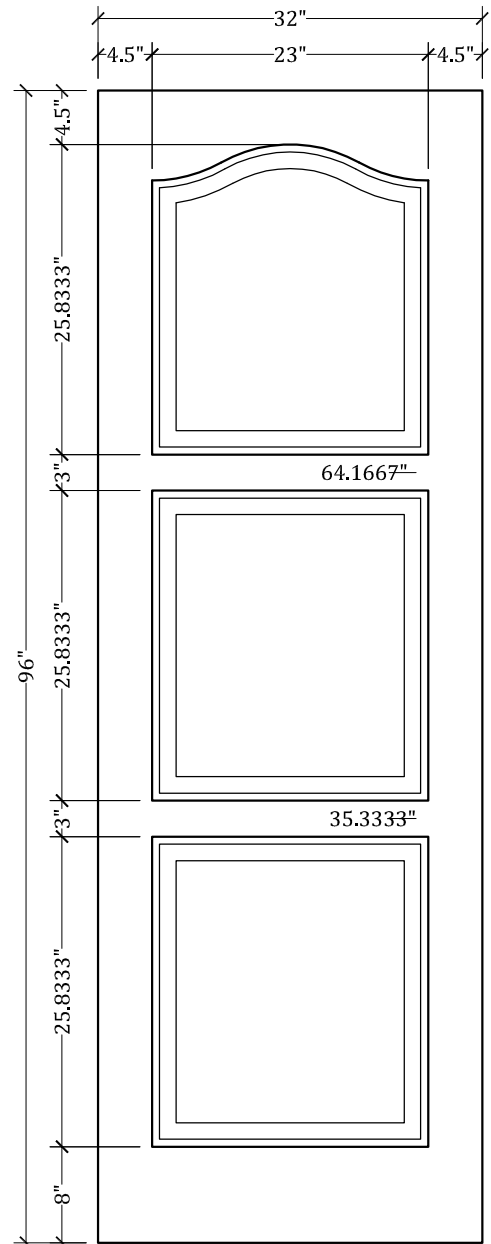

UPSTATE DOOR

FINE DOOR SOLUTIONS... ONE SOURCE

Layout 1130.5 Three Panel
(Square Top/French Curve
Panel)

Minimum Width Available is 20" for this Layout

Distinctive Exterior Standard Stiles/Top Rail Are 5-1/2"

*Please View Our Specification Section to View Our Sizing Parameters
for Our Classics Line.*

For more assistance, please contact one of our customer service representatives
1-800-570-8283

sales@upstatedoor.com

www.upstatedoor.com