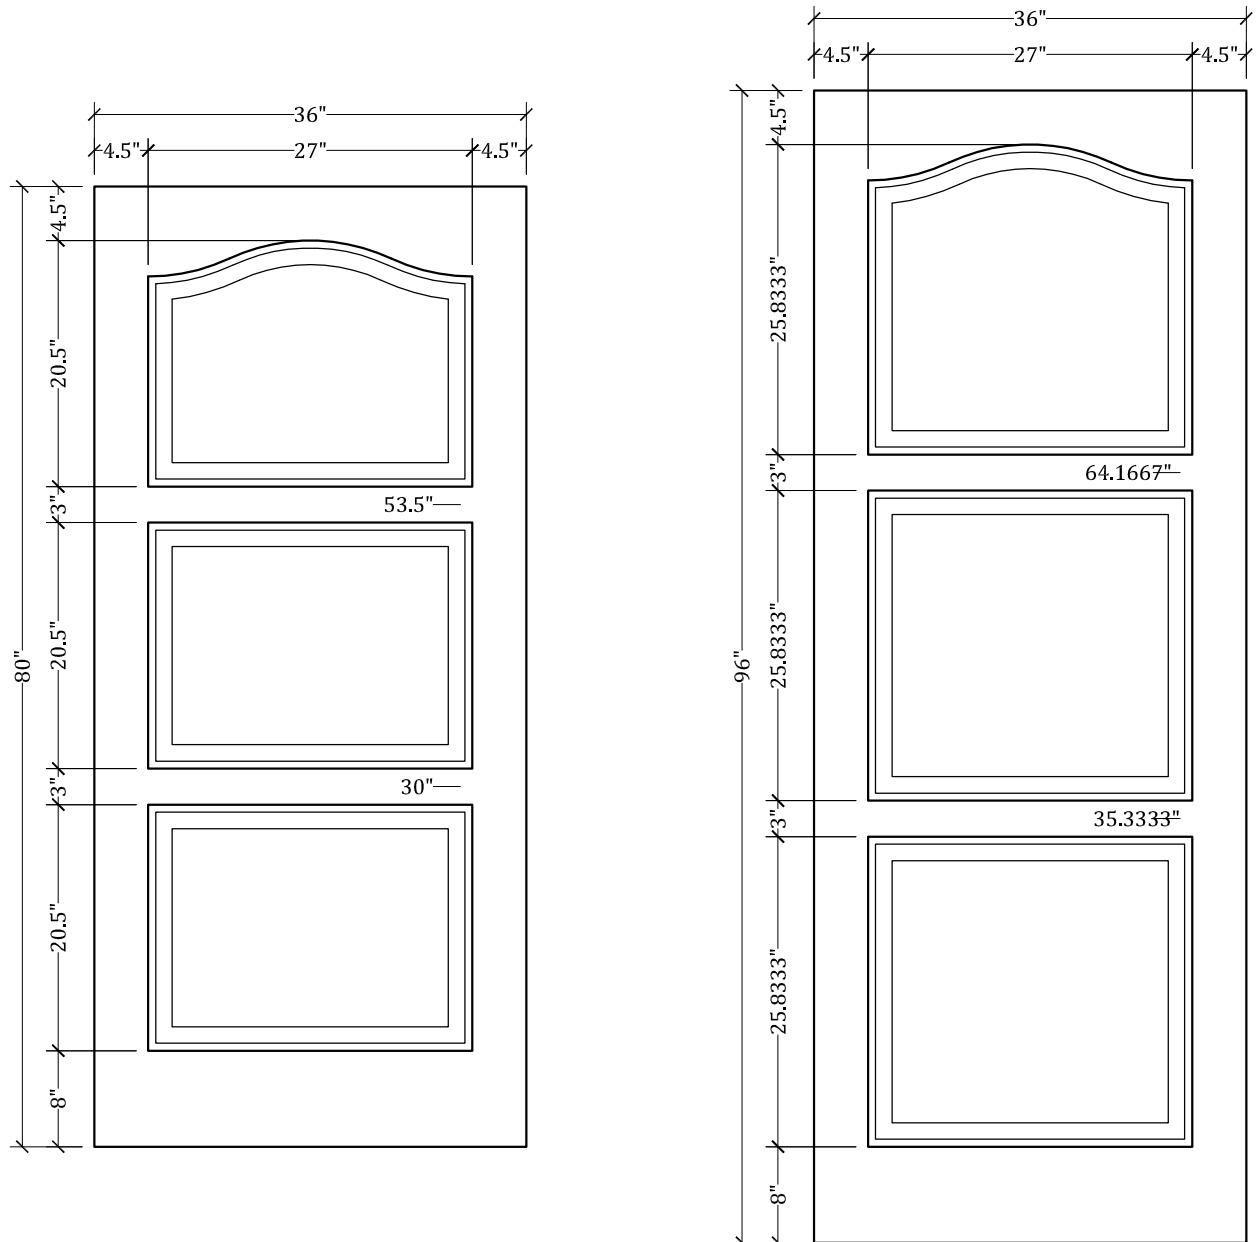

UPSTATE DOOR

FINE DOOR SOLUTIONS... ONE SOURCE

Layout 1130.5 Three Panel
(Square Top/French Curve
Panel)

Minimum Width Available is 20" for this Layout

Distinctive Exterior Standard Stiles/Top Rail Are 5-1/2"

*Please View Our Specification Section to View Our Sizing Parameters
for Our Classics Line.*

1-800-570-8283

sales@upstatedoor.com

www.upstatedoor.com