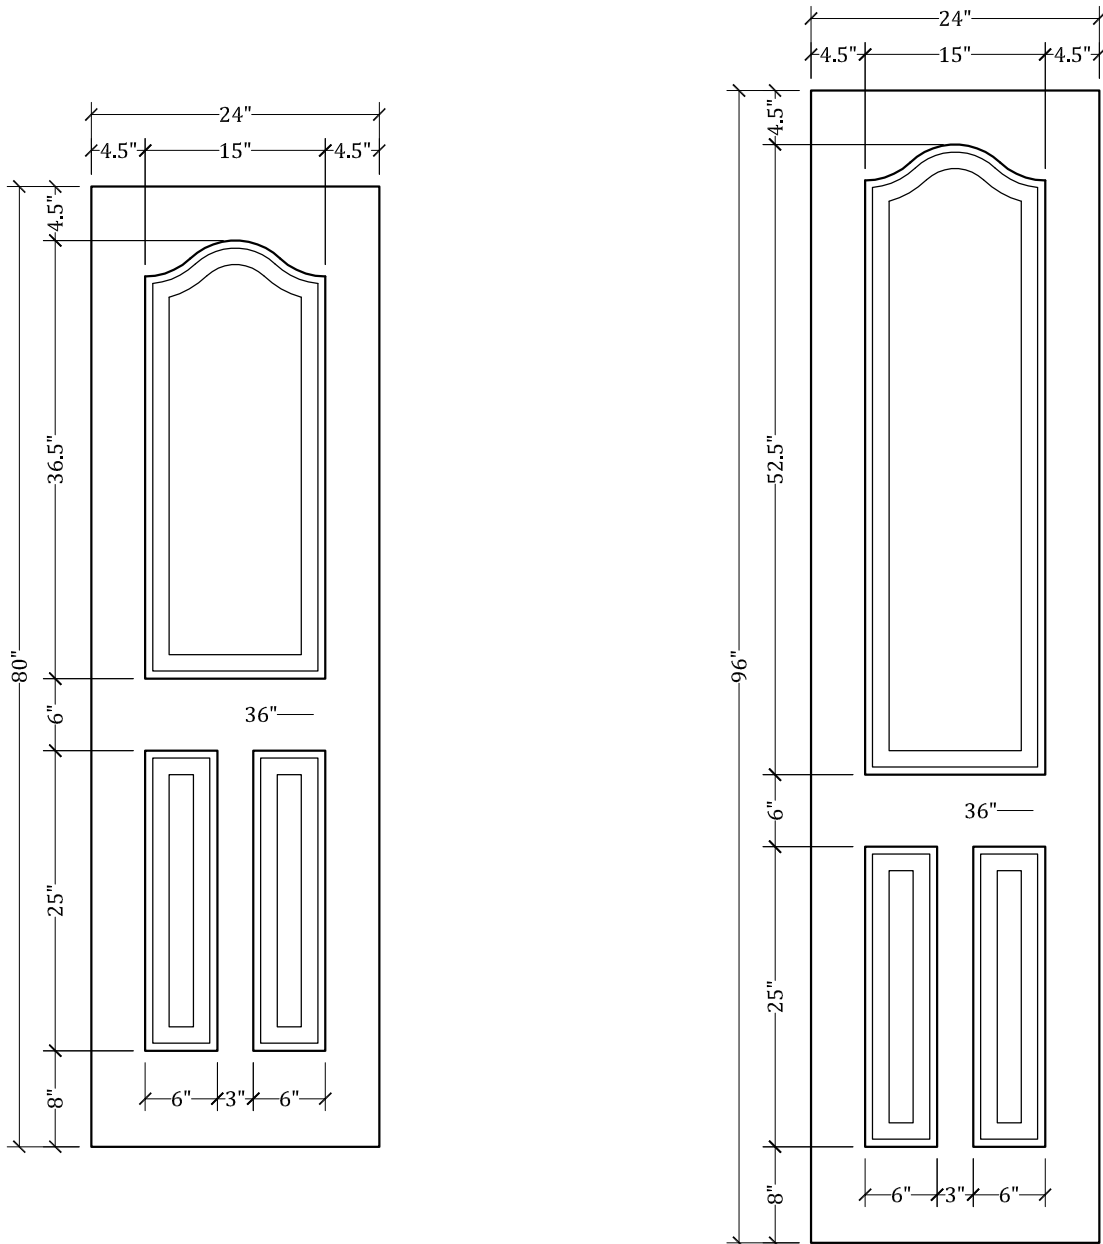

UPSTATE DOOR

FINE DOOR SOLUTIONS... ONE SOURCE

Layout 1160.5 Three Panel
(Square Top/French Curve
Panel)

Minimum Width Available is 24" for this Layout

Distinctive Exterior Standard Stiles/Top Rail Are 5-1/2"

*Please View Our Specification Section to View Our Sizing Parameters
for Our Classics Line.*

1-800-570-8283

sales@upstatedoor.com

www.upstatedoor.com