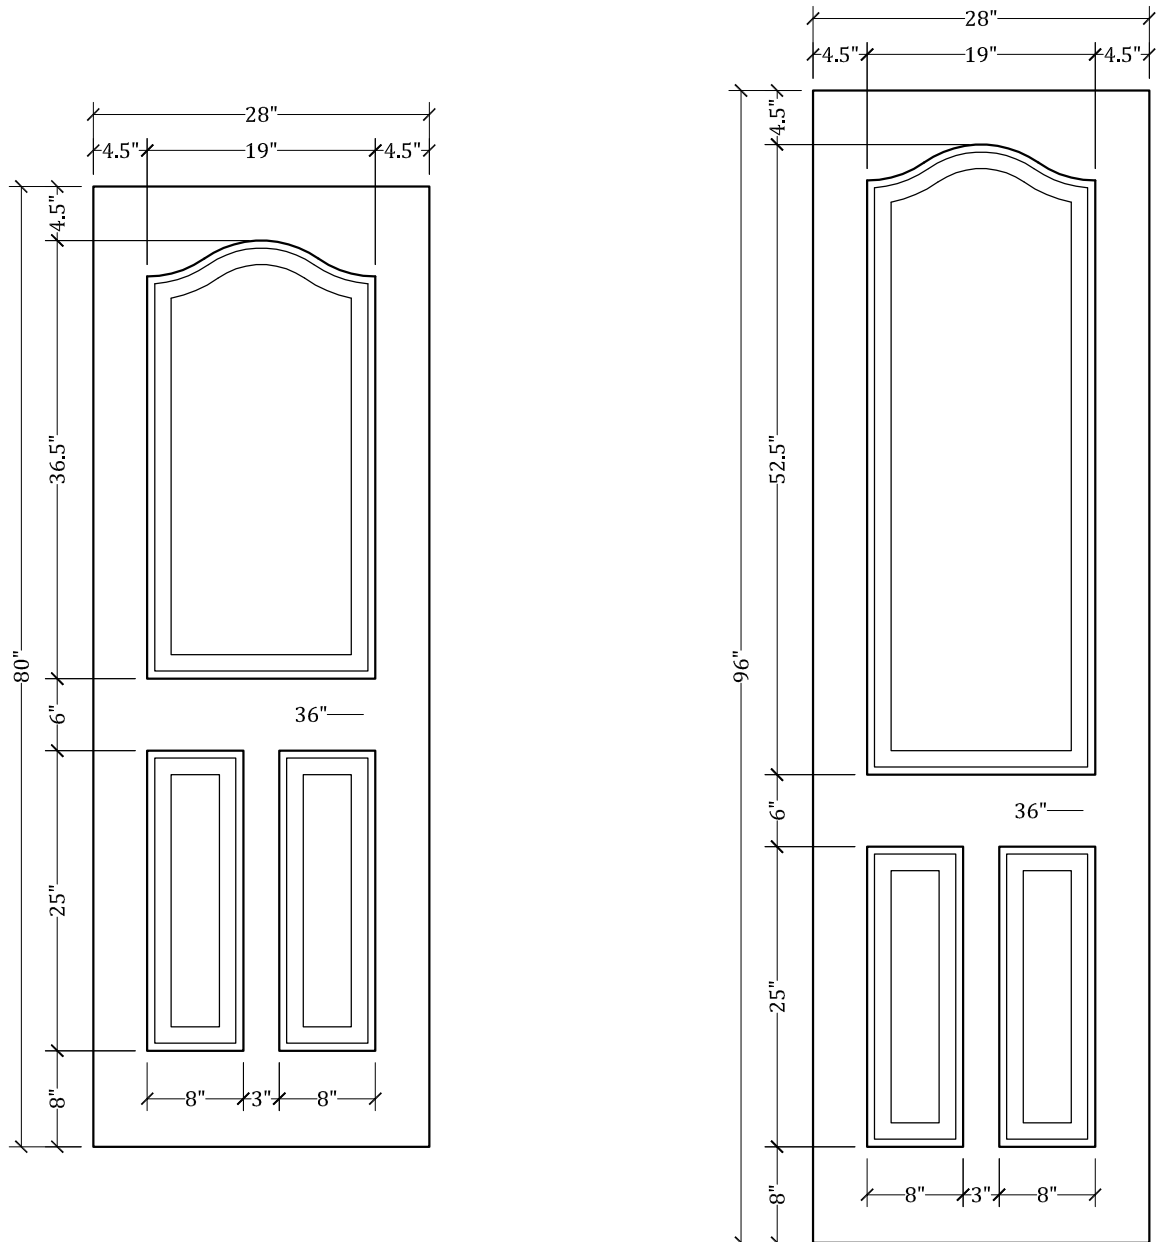

UPSTATE DOOR

FINE DOOR SOLUTIONS... ONE SOURCE

Layout 1160.5 Three Panel
(Square Top/French Curve
Panel)

Minimum Width Available is 24" for this Layout

Distinctive Exterior Standard Stiles/Top Rail Are 5-1/2"

*Please View Our Specification Section to View Our Sizing Parameters
for Our Classics Line.*

1-800-570-8283

sales@upstatedoor.com

www.upstatedoor.com