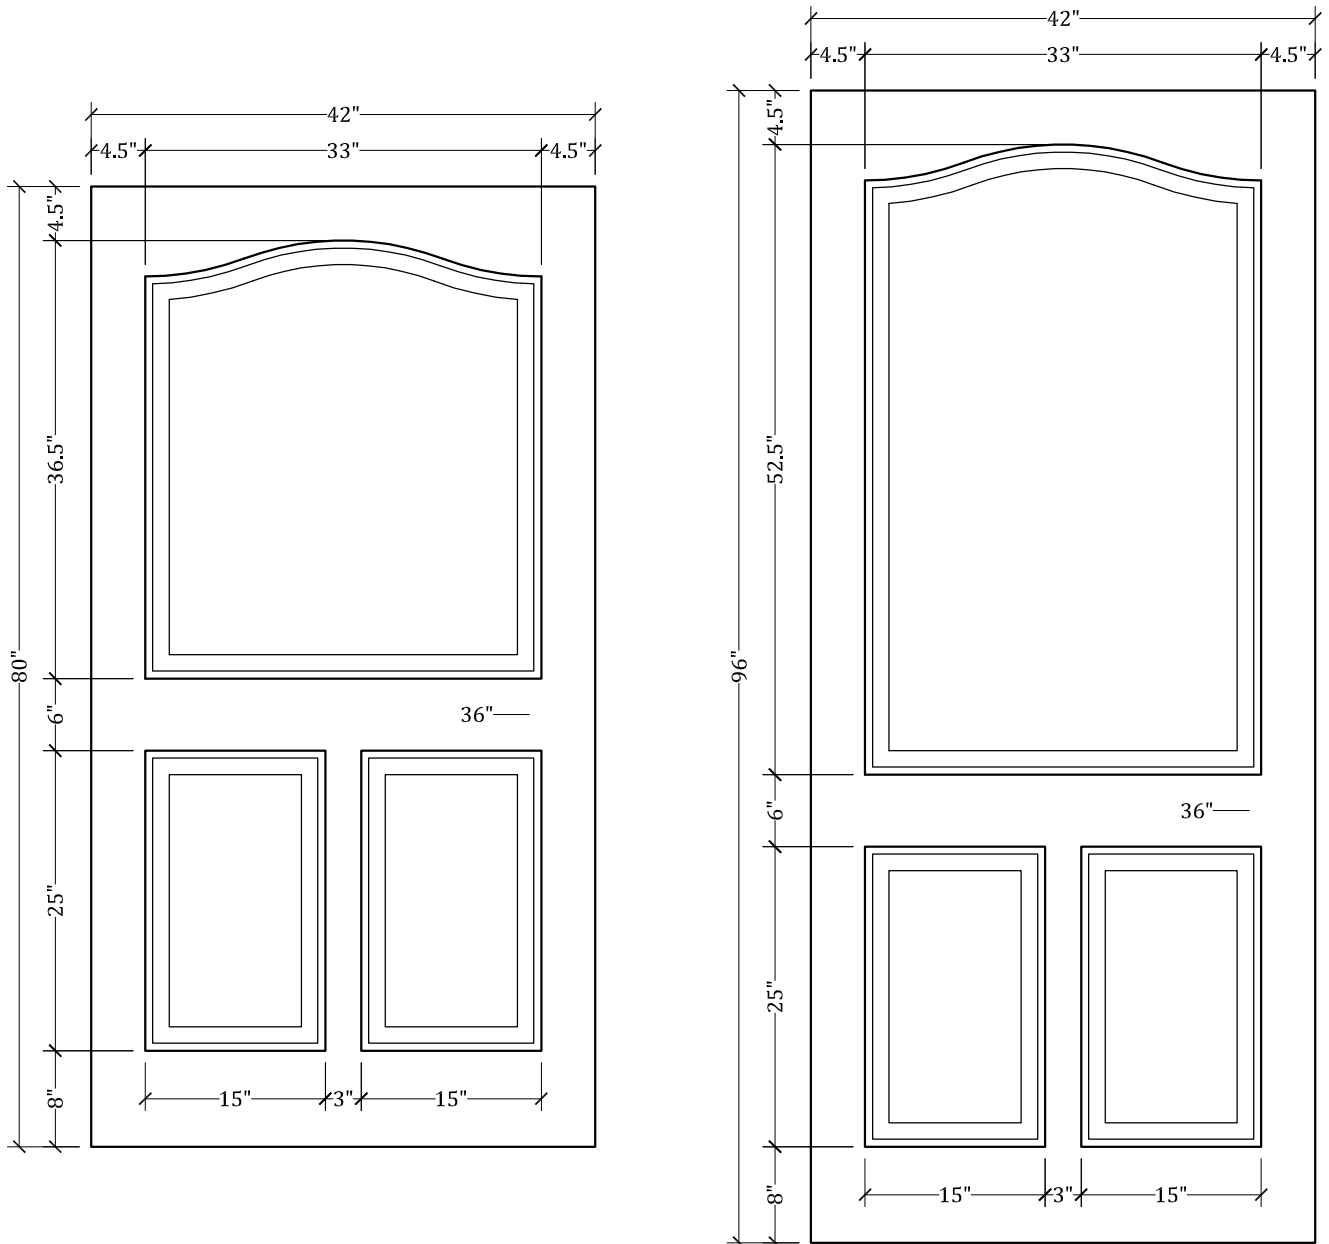

UPSTATE DOOR

FINE DOOR SOLUTIONS... ONE SOURCE

Layout 1160.5 Three Panel
(Square Top/French Curve
Panel)

Minimum Width Available is 24" for this Layout

Distinctive Exterior Standard Stiles/Top Rail Are 5-1/2"

*Please View Our Specification Section to View Our Sizing Parameters
for Our Classics Line.*

1-800-570-8283

sales@upstatedoor.com

www.upstatedoor.com