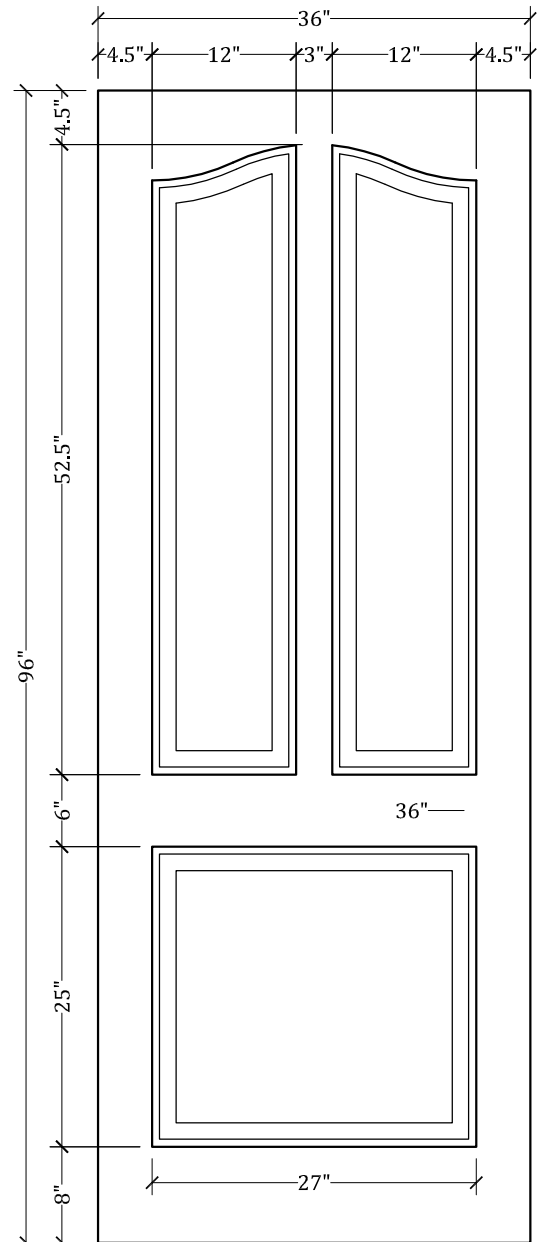

UPSTATE DOOR

FINE DOOR SOLUTIONS... ONE SOURCE

Layout 1190.5 Three Panel
(Square Top/French Curve
Panel)

Minimum Width Available is 24" for this Layout

Distinctive Exterior Standard Stiles/Top Rail Are 5-1/2"

*Please View Our Specification Section to View Our Sizing Parameters
for Our Classics Line.*

1-800-570-8283

For more assistance, please contact one of our customer service representatives
sales@upstatedoor.com

www.upstatedoor.com