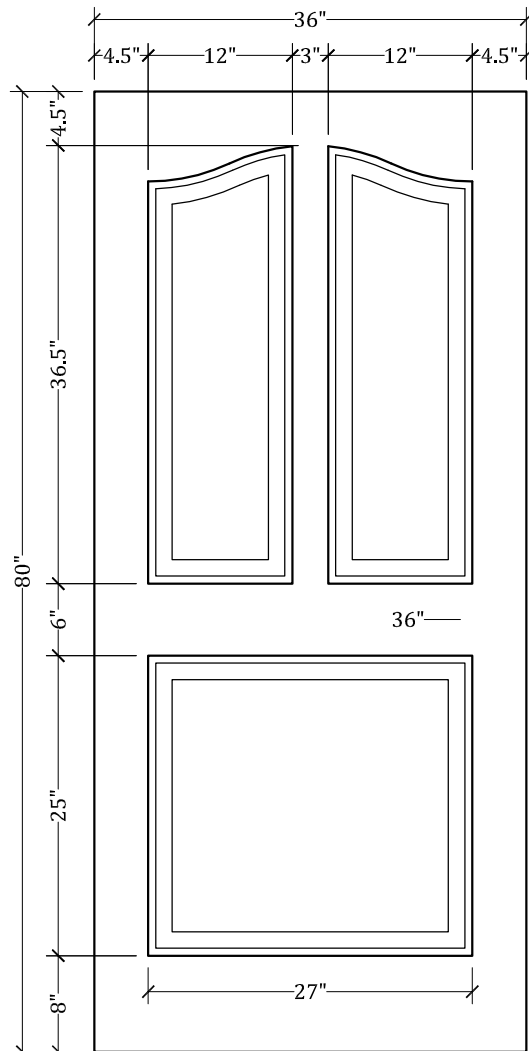

UPSTATE DOOR

FINE DOOR SOLUTIONS... ONE SOURCE

Layout 1190.5 Three Panel
(Square Top/French Curve
Panel)

Minimum Width Available is 24" for this Layout

Distinctive Exterior Standard Stiles/Top Rail Are 5-1/2"

*Please View Our Specification Section to View Our Sizing Parameters
for Our Classics Line.*

1-800-570-8283

For more assistance, please contact one of our customer service representatives
sales@upstatedoor.com

www.upstatedoor.com