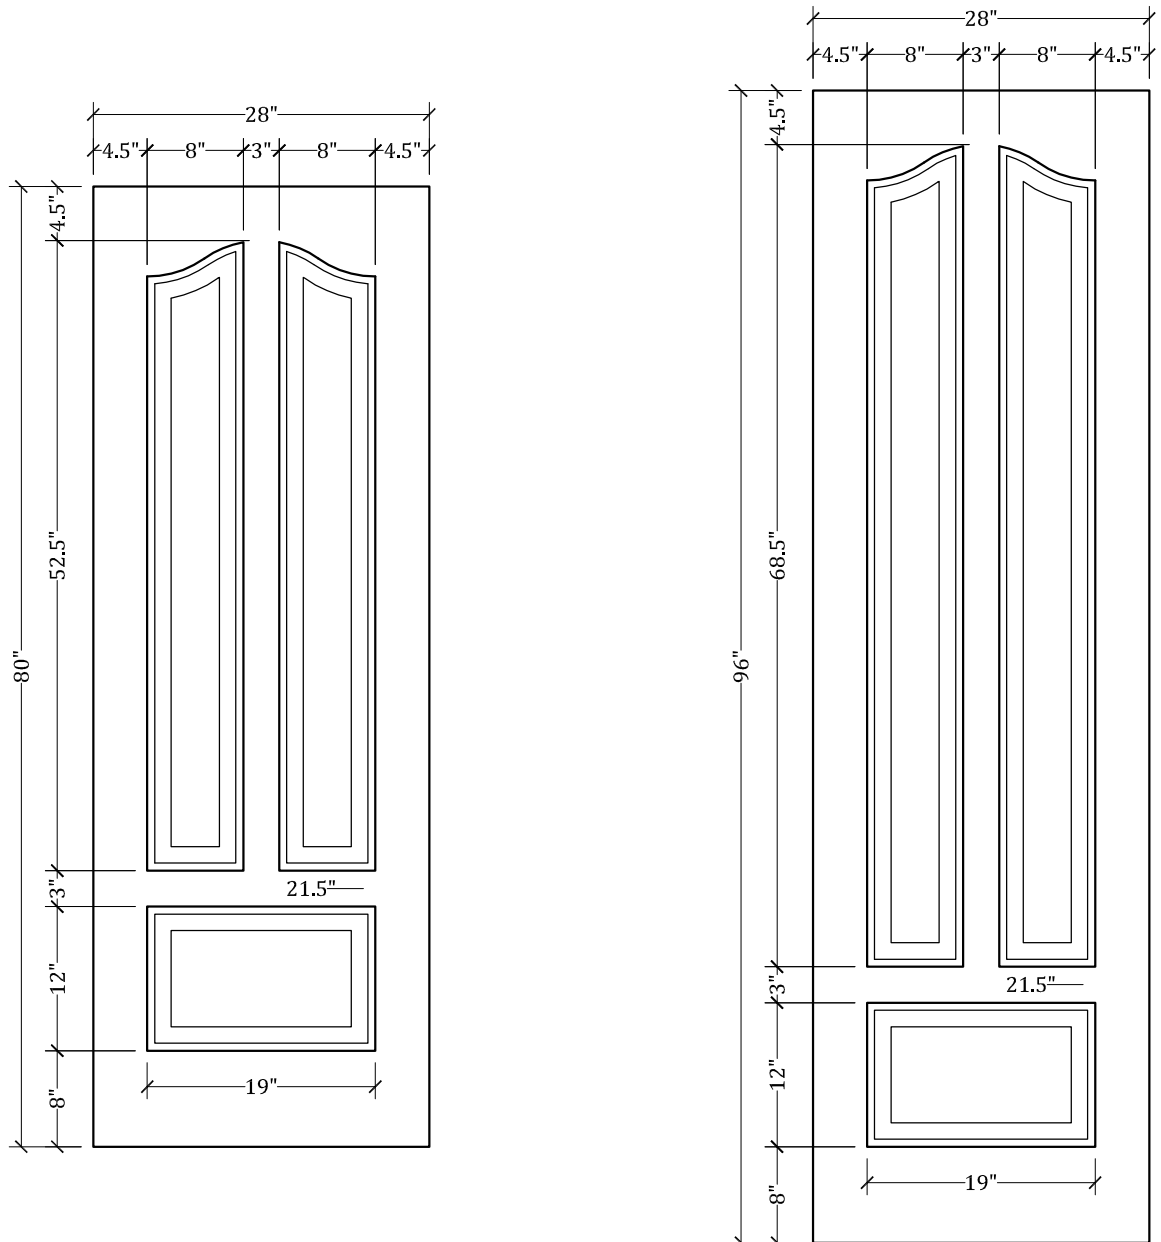

UPSTATE DOOR

FINE DOOR SOLUTIONS... ONE SOURCE

Layout 1200.5 Three Panel
(Square Top/French Curve
Panel)

Minimum Width Available is 24" for this Layout

Distinctive Exterior Standard Stiles/Top Rail Are 5-1/2"

*Please View Our Specification Section to View Our Sizing Parameters
for Our Classics Line.*

1-800-570-8283

For more assistance, please contact one of our customer service representatives
sales@upstatedoor.com

www.upstatedoor.com