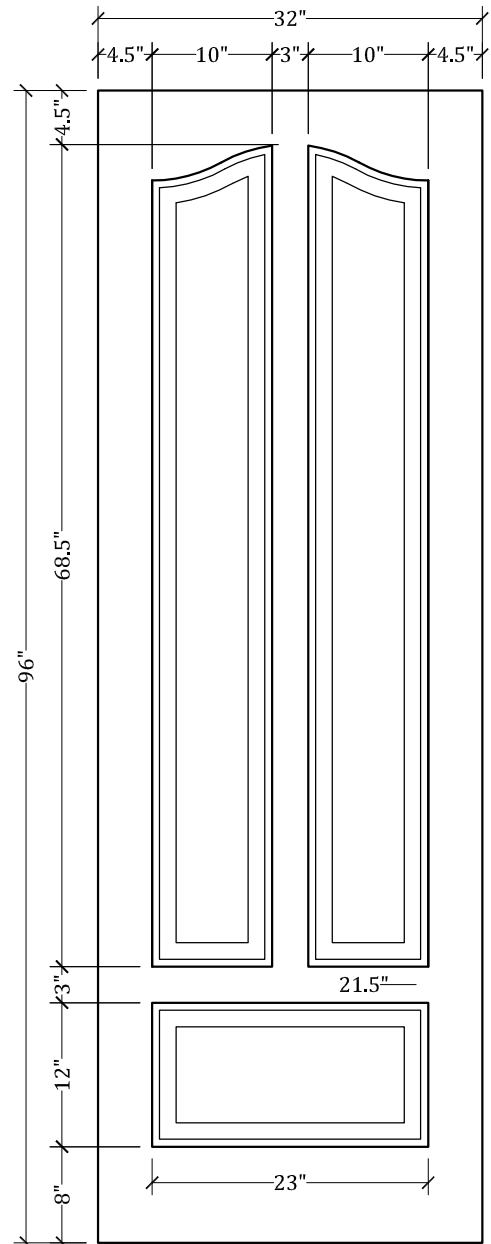

UPSTATE DOOR

FINE DOOR SOLUTIONS... ONE SOURCE

Layout 1200.5 Three Panel
(Square Top/French Curve
Panel)

Minimum Width Available is 24" for this Layout

Distinctive Exterior Standard Stiles/Top Rail Are 5-1/2"

*Please View Our Specification Section to View Our Sizing Parameters
for Our Classics Line.*

1-800-570-8283

sales@upstatedoor.com

www.upstatedoor.com