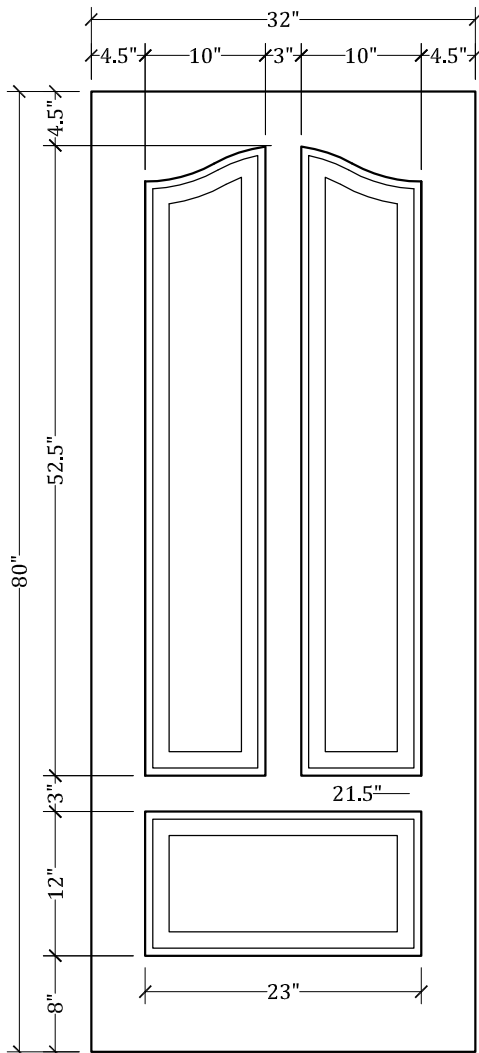

UPSTATE DOOR

FINE DOOR SOLUTIONS... ONE SOURCE

Layout 1200.5 Three Panel
(Square Top/French Curve
Panel)

Minimum Width Available is 24" for this Layout

Distinctive Exterior Standard Stiles/Top Rail Are 5-1/2"

*Please View Our Specification Section to View Our Sizing Parameters
for Our Classics Line.*

1-800-570-8283

sales@upstatedoor.com

www.upstatedoor.com