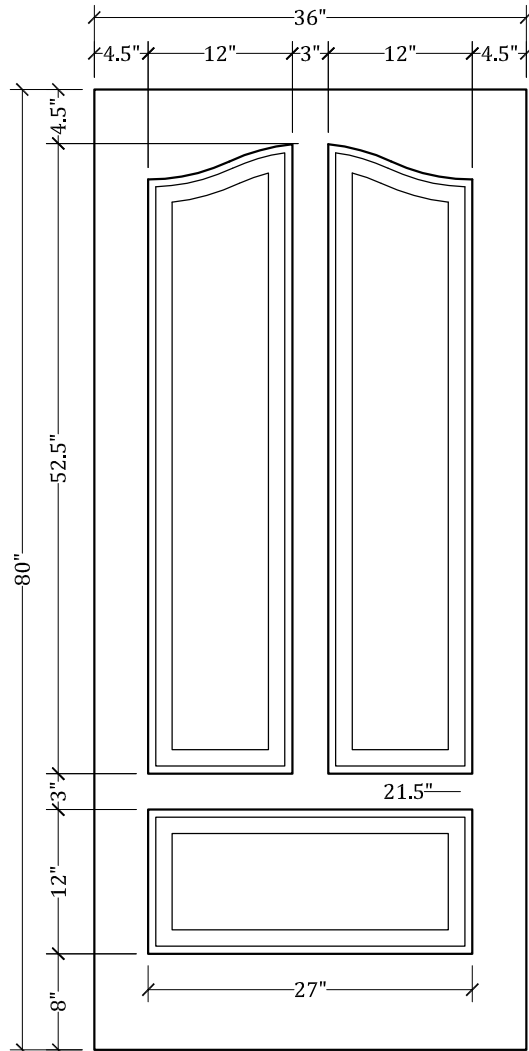

UPSTATE DOOR

FINE DOOR SOLUTIONS... ONE SOURCE

Layout 1200.5 Three Panel
(Square Top/French Curve
Panel)

Minimum Width Available is 24" for this Layout

Distinctive Exterior Standard Stiles/Top Rail Are 5-1/2"

*Please View Our Specification Section to View Our Sizing Parameters
for Our Classics Line.*

1-800-570-8283

For more assistance, please contact one of our customer service representatives
sales@upstatedoor.com

www.upstatedoor.com