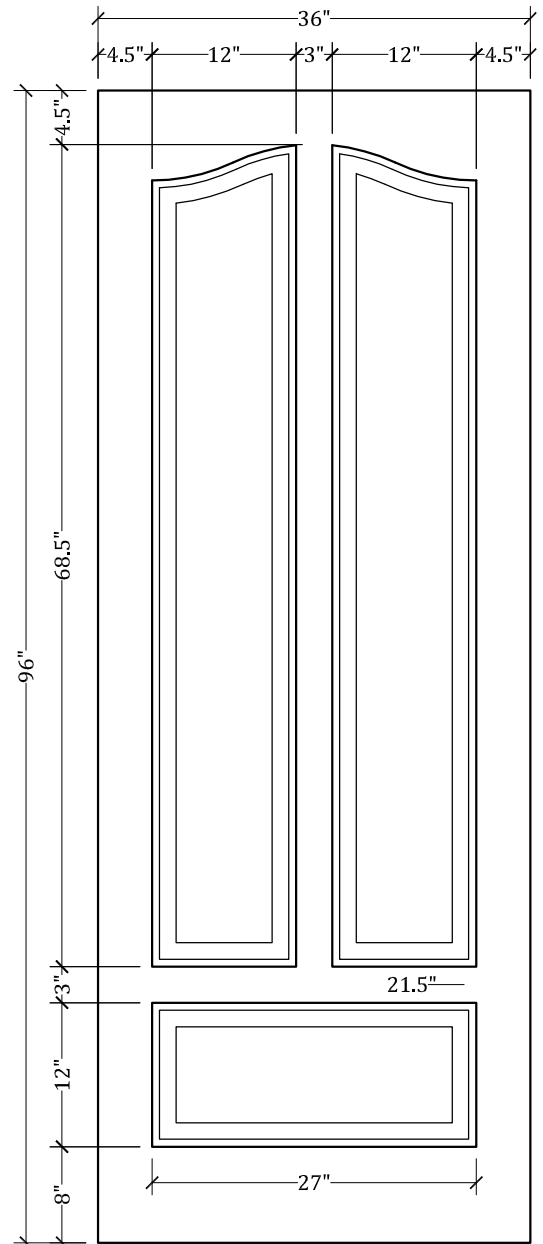

UPSTATE DOOR

FINE DOOR SOLUTIONS... ONE SOURCE

Layout 1200.5 Three Panel
(Square Top/French Curve
Panel)

Minimum Width Available is 24" for this Layout

Distinctive Exterior Standard Stiles/Top Rail Are 5-1/2"

*Please View Our Specification Section to View Our Sizing Parameters
for Our Classics Line.*

1-800-570-8283

For more assistance, please contact one of our customer service representatives
sales@upstatedoor.com

www.upstatedoor.com