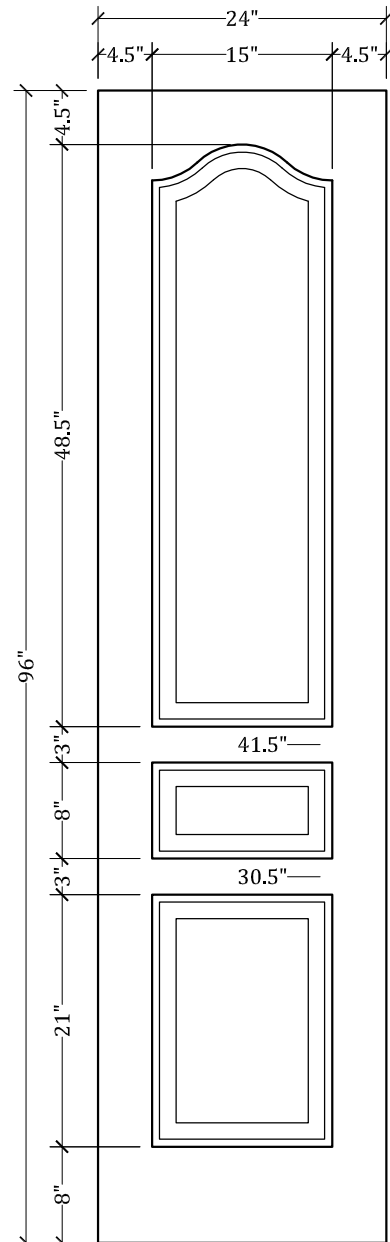

UPSTATE DOOR

FINE DOOR SOLUTIONS... ONE SOURCE

Layout 1240.5 Three Panel
(Square Top/French Curve
Panel)

Minimum Width Available is 20" for this Layout

Distinctive Exterior Standard Stiles/Top Rail Are 5-1/2"

*Please View Our Specification Section to View Our Sizing Parameters
for Our Classics Line.*

For more assistance, please contact one of our customer service representatives
1-800-570-8283

sales@upstatedoor.com

www.upstatedoor.com