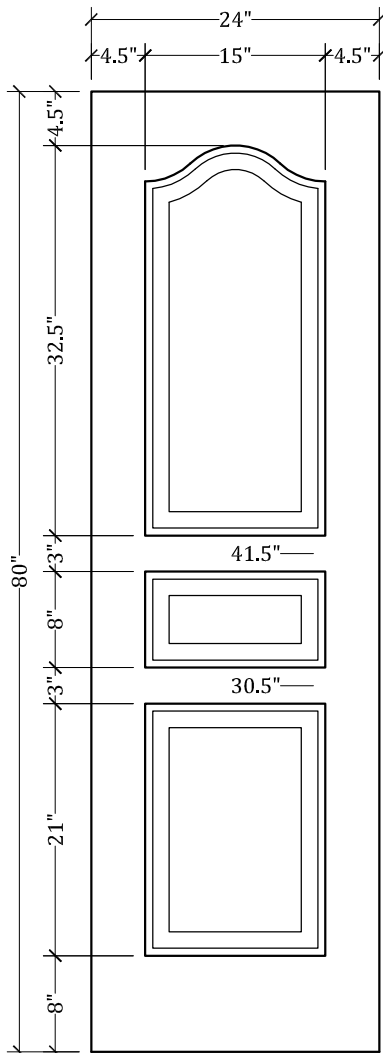

UPSTATE DOOR

FINE DOOR SOLUTIONS... ONE SOURCE

Layout 1240.5 Three Panel
(Square Top/French Curve
Panel)

Minimum Width Available is 20" for this Layout

Distinctive Exterior Standard Stiles/Top Rail Are 5-1/2"

*Please View Our Specification Section to View Our Sizing Parameters
for Our Classics Line.*

For more assistance, please contact one of our customer service representatives
1-800-570-8283

sales@upstatedoor.com

www.upstatedoor.com