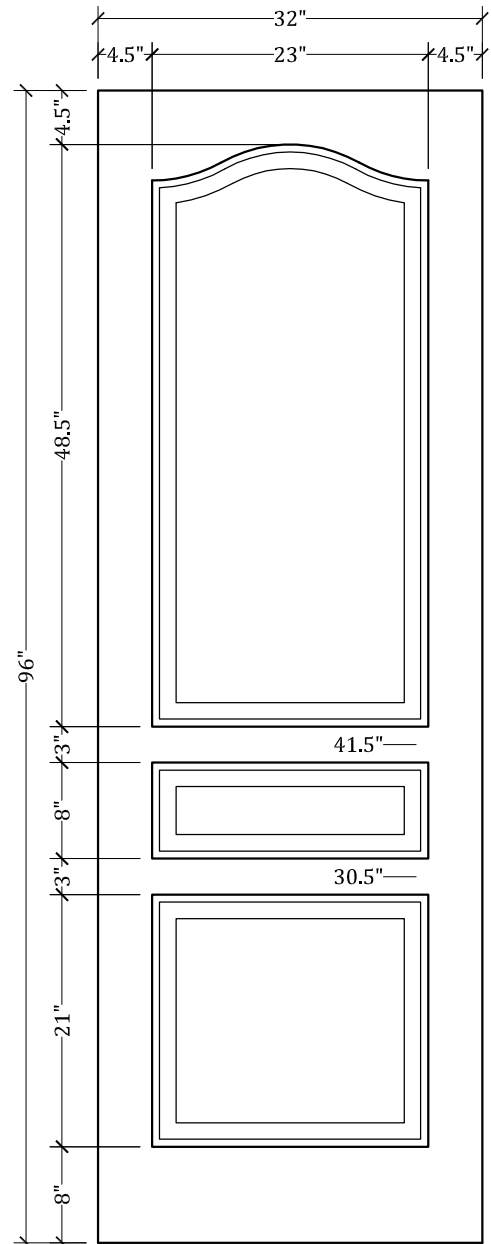

UPSTATE DOOR

FINE DOOR SOLUTIONS... ONE SOURCE

Layout 1240.5 Three Panel
(Square Top/French Curve
Panel)

Minimum Width Available is 20" for this Layout

Distinctive Exterior Standard Stiles/Top Rail Are 5-1/2"

*Please View Our Specification Section to View Our Sizing Parameters
for Our Classics Line.*

For more assistance, please contact one of our customer service representatives
1-800-570-8283

sales@upstatedoor.com

www.upstatedoor.com