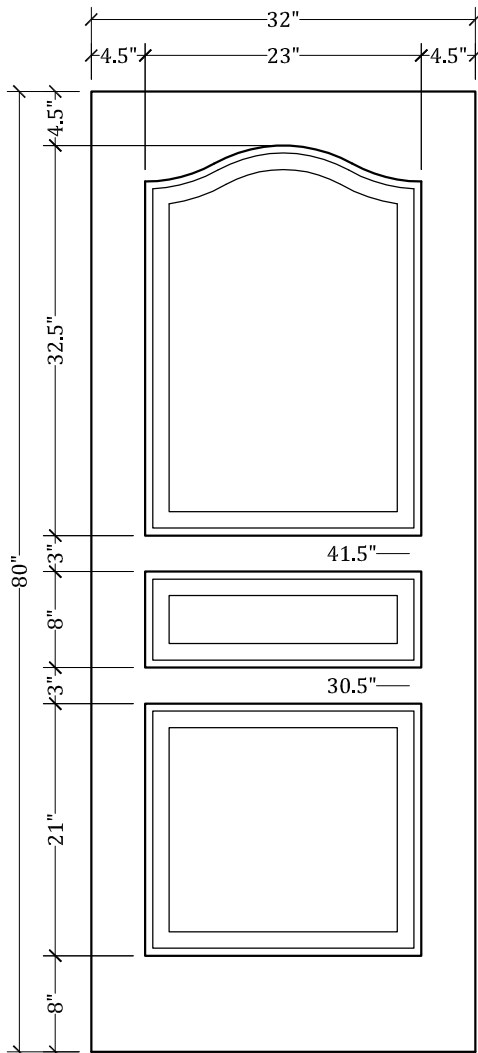

UPSTATE DOOR

FINE DOOR SOLUTIONS... ONE SOURCE

Layout 1240.5 Three Panel
(Square Top/French Curve
Panel)

Minimum Width Available is 20" for this Layout

Distinctive Exterior Standard Stiles/Top Rail Are 5-1/2"

*Please View Our Specification Section to View Our Sizing Parameters
for Our Classics Line.*

For more assistance, please contact one of our customer service representatives
1-800-570-8283

sales@upstatedoor.com

www.upstatedoor.com