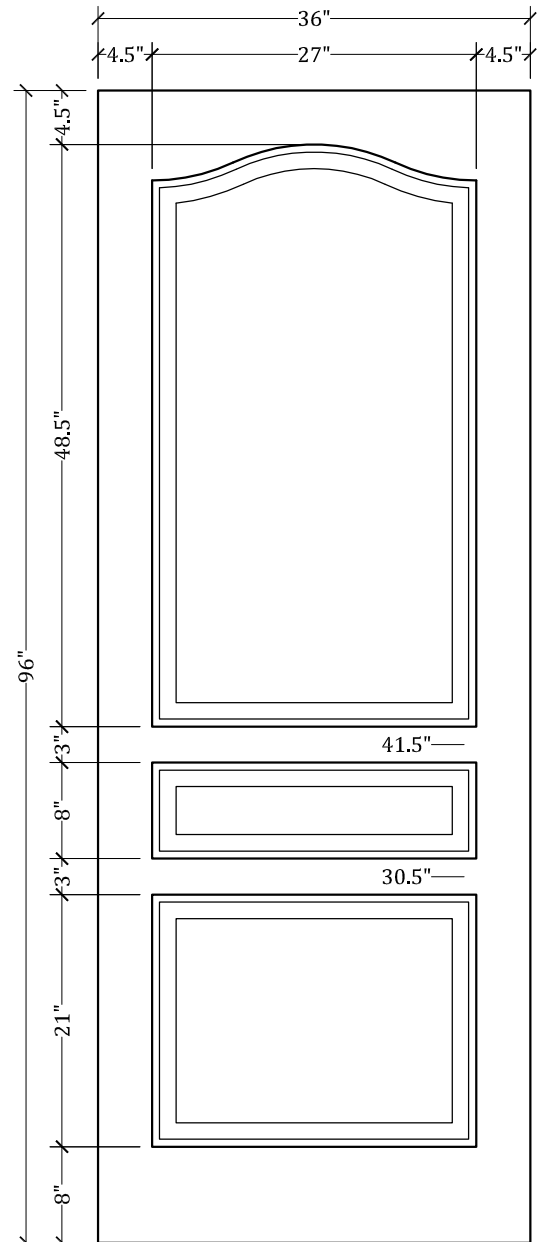

UPSTATE DOOR

FINE DOOR SOLUTIONS... ONE SOURCE

Layout 1240.5 Three Panel
(Square Top/French Curve
Panel)

Minimum Width Available is 20" for this Layout

Distinctive Exterior Standard Stiles/Top Rail Are 5-1/2"

*Please View Our Specification Section to View Our Sizing Parameters
for Our Classics Line.*

1-800-570-8283

For more assistance, please contact one of our customer service representatives
sales@upstatedoor.com

www.upstatedoor.com