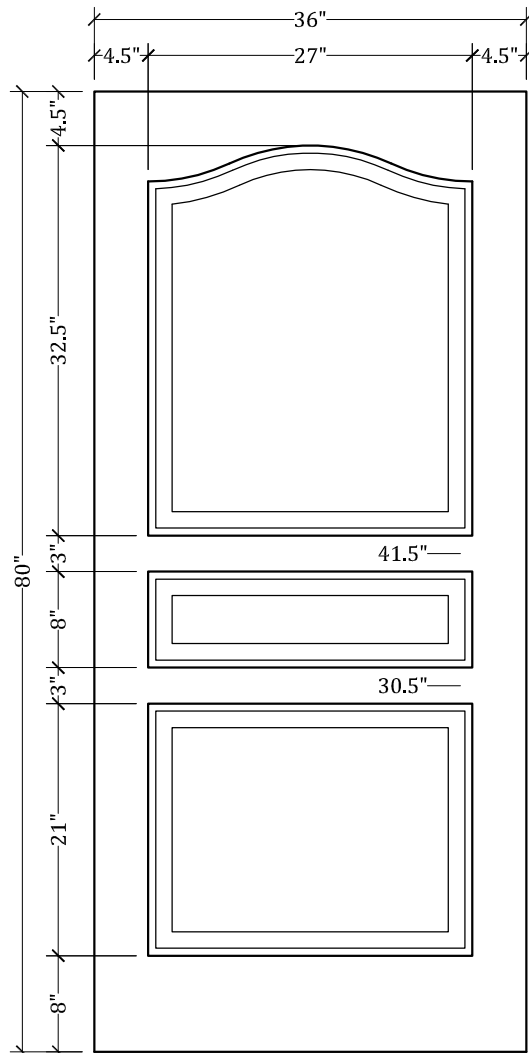

UPSTATE DOOR

FINE DOOR SOLUTIONS... ONE SOURCE

Layout 1240.5 Three Panel
(Square Top/French Curve
Panel)

Minimum Width Available is 20" for this Layout

Distinctive Exterior Standard Stiles/Top Rail Are 5-1/2"

*Please View Our Specification Section to View Our Sizing Parameters
for Our Classics Line.*

1-800-570-8283

For more assistance, please contact one of our customer service representatives
sales@upstatedoor.com

www.upstatedoor.com