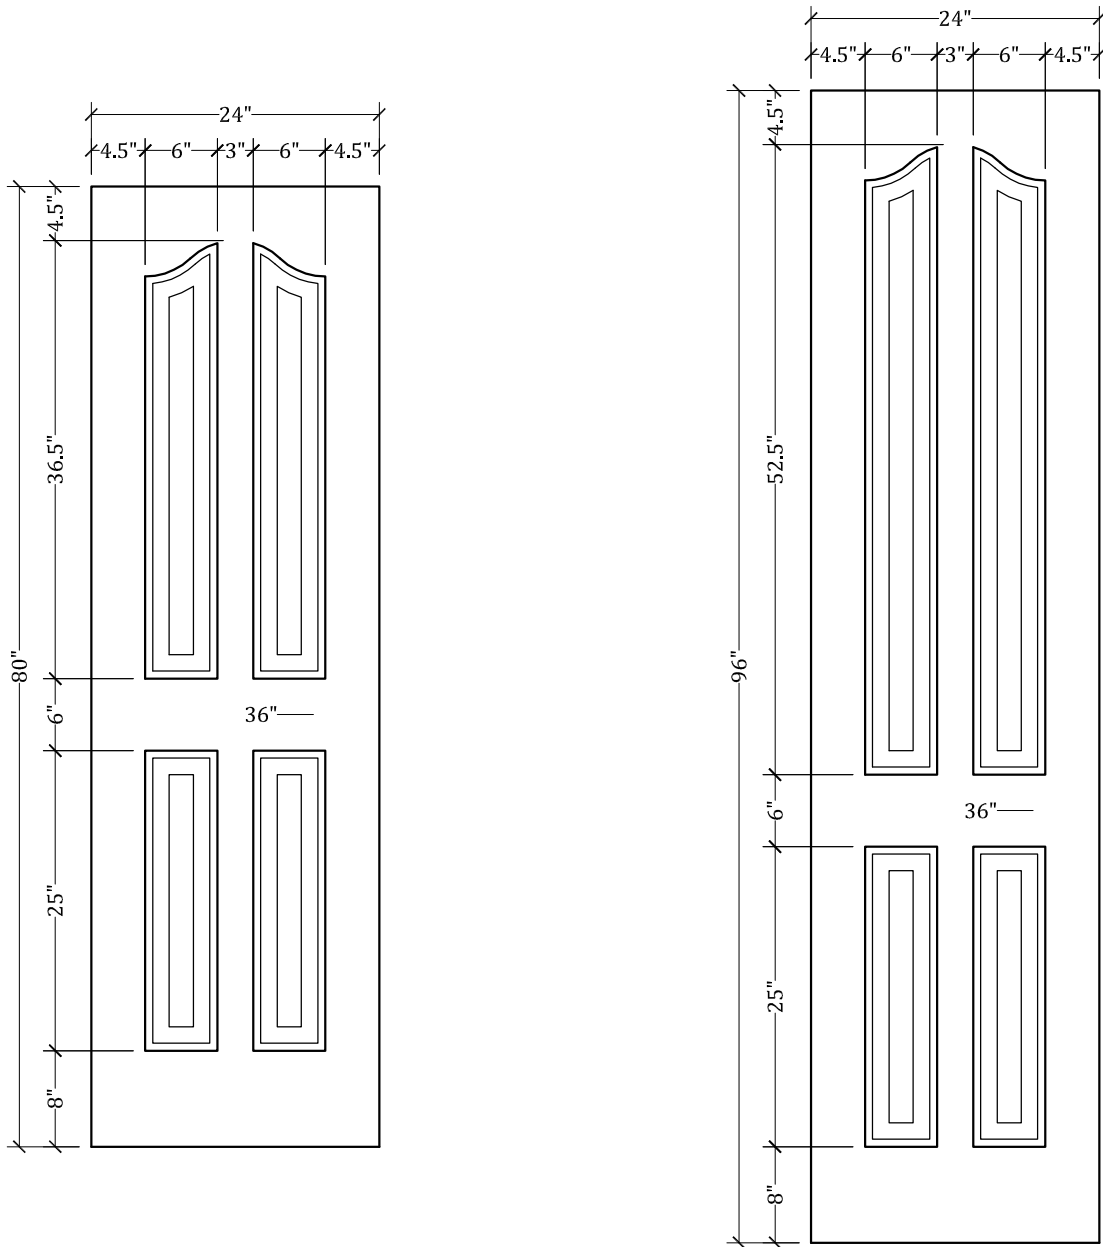

UPSTATE DOOR

FINE DOOR SOLUTIONS... ONE SOURCE

Layout 1280.5 Four Panel
(Square Top/French Curve
Panel)

Minimum Width Available is 24" for this Layout

Distinctive Exterior Standard Stiles/Top Rail Are 5-1/2"

*Please View Our Specification Section to View Our Sizing Parameters
for Our Classics Line.*

For more assistance, please contact one of our customer service representatives
1-800-570-8283

sales@upstatedoor.com

www.upstatedoor.com